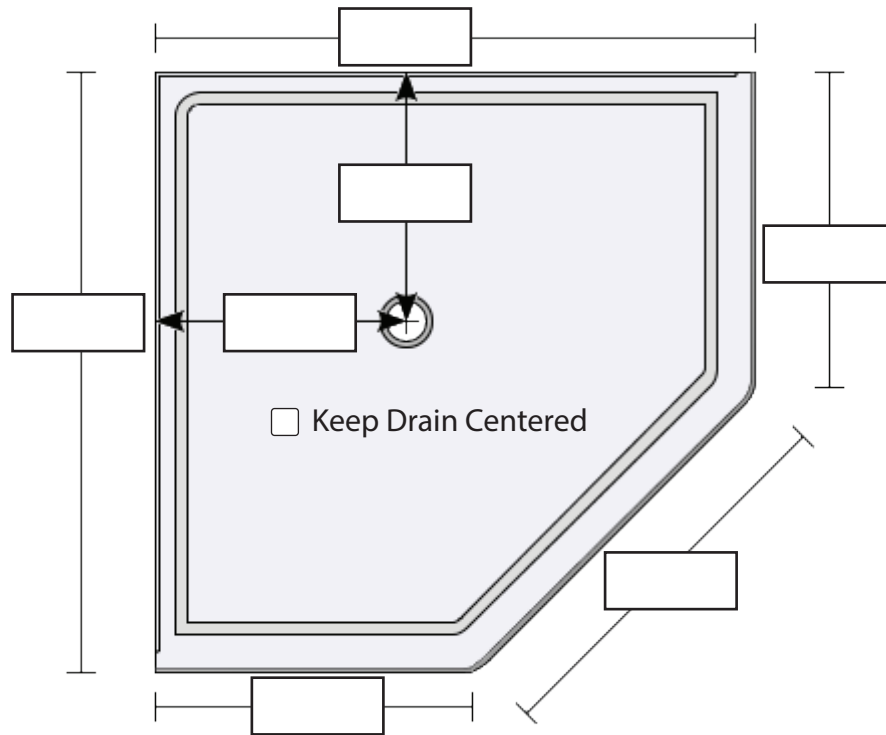

## Enter Neo Angle Base Dimensions

### Measurements entered below are:

Stud-to-Stud (most common)  
(We will deduct 1/8" per wall for proper clearance)

Actual Size Needed  
Please remember that bases need 1/8" clearance per wall side  
(We will make exact as marked)

### Choose Curb Style

- Full Height
- Mid Height
- Low Profile