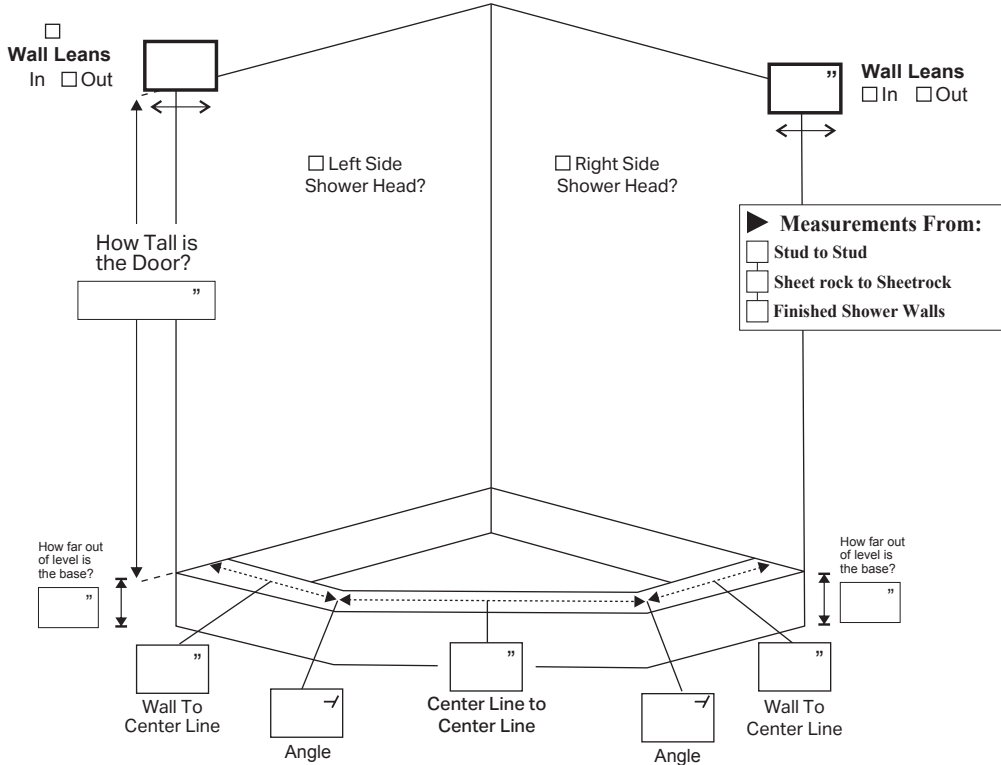

Emails orders to: orders@onyxcollection.com

Email quotes to: quotes@onyxcollection.com

SDSF-NA-0326

***CENTERLINE** - The line where the Glass will be positioned.

HINGED DOOR - 1/4" Semi-Frameless Glass

- DOOR OPTIONS -
PLEASE see catalog for pricing and availability

1 DOOR HEIGHT

Standard Height (73 3/4")

Special Height (up to 78")

See catalog for upcharge if taller than normal height

2 FINISH OPTIONS

- CHROME
- BRUSHED NICKEL
- OIL RUBBED BRONZE
- MATTE BLACK

3 GLASS STYLE

- CLEAR
- AQUATEX
- RAIN
- PATTERN 62
- SATIN
- SMOKE GREY
- SMOKE BRONZE

DOOR IN CENTER

Please **CIRCLE** Door/Handle Configuration

Door Only In Center

Handle on Right
 Handle on Left

Door & Panel In Center

Handle on Right
 Handle on Left

DOOR ON SIDE

Please **CIRCLE** Door/Handle Configuration

Door & Panel One Left Side

Handle on Right
 Handle on Left

Door & Panel One Right Side

Handle on Right
 Handle on Left