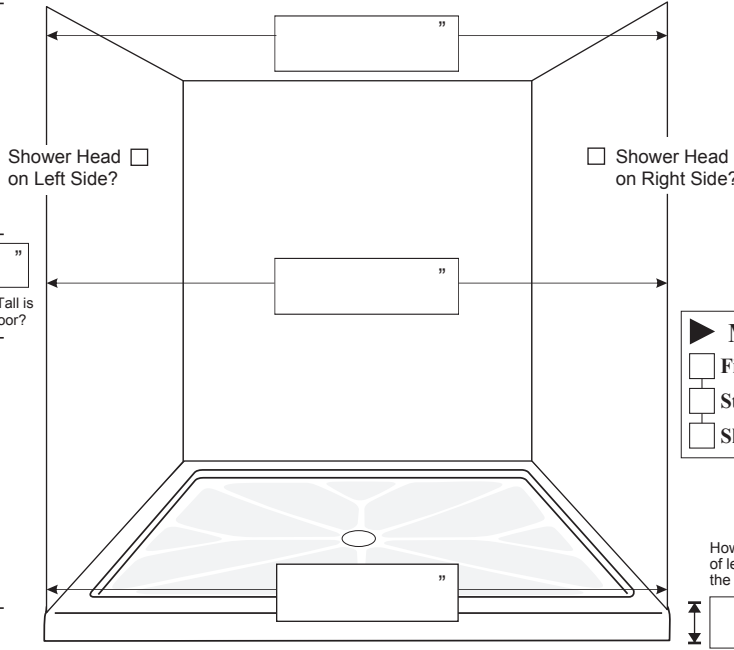

Date Ordered: ____ / ____ / ____ Install Date: ____ / ____ / ____ Customer Name: _____

SDBPBS-SC-0526

Wall Leans
 In Out

" "

" "

Wall Leans
 In Out

- DOOR OPTIONS -
PLEASE see catalog for pricing and availability

1 DOOR HEIGHT
 Standard Height (76")

2 FINISH OPTIONS
 CHROME
 BRUSHED NICKEL
 OIL RUBBED BRONZE
 MATTE BLACK
 BRUSHED BRASS

3 GLASS STYLE
 CLEAR
 RAIN
 PATTERN 62
 SATIN
 SMOKE GREY
 SMOKE BRONZE

4 HANDLES
 TWO TOWEL BARS

TOTAL PRICE
\$ _____

BY-PASS BARN DOOR - 3/8" Frameless Glass Only
Standard Height 73 3/4" Tall (Max Height 76")

Please **CIRCLE** Door/Handle Configuration

Both Doors Slide
Dual Towel Bars