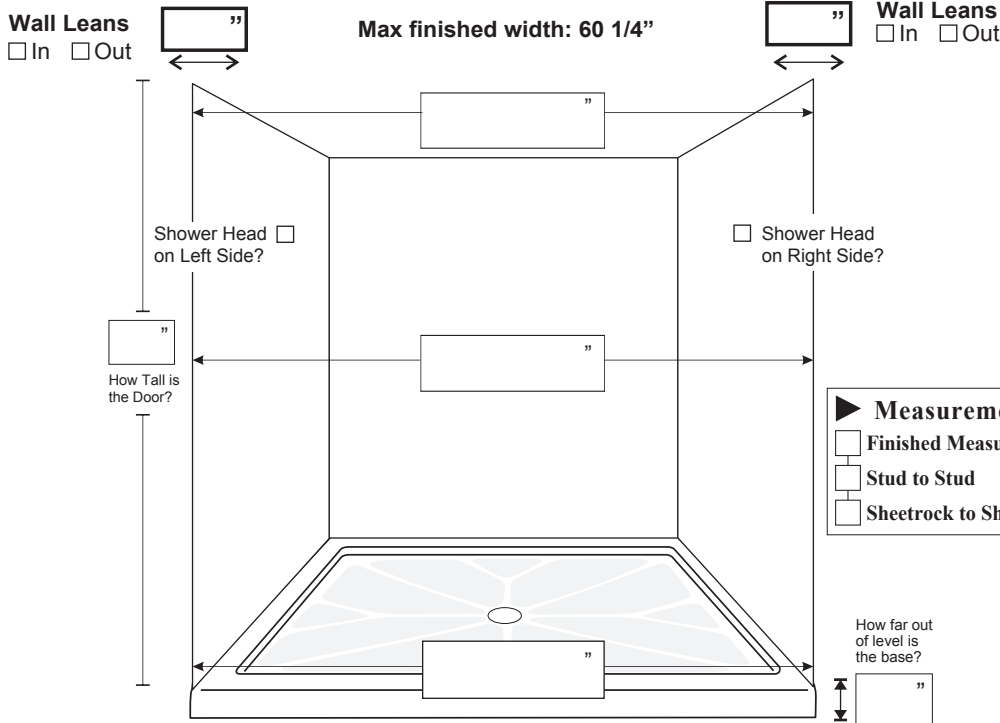

BARN STYLE DOOR - STRAIGHT CURB

Voice: 1-800-ONYX-TOP (1-800-669-9867)

ORDER FORM

Your Company: _____

Emails orders to: orders@onyxcollection.com

Email quotes to: quotes@onyxcollection.com

Your Name: _____ Your Phone # _____ P.O.# _____

Date Ordered: ____ / ____ / ____ Install Date: ____ / ____ / ____ Customer Name: _____

SDBPBS-SC-0526

- DOOR OPTIONS -
PLEASE see catalog for pricing and availability

1 DOOR HEIGHT

☐ Standard Height (76")

2 FINISH OPTIONS

☐ CHROME
☐ BRUSHED NICKEL
☐ OIL RUBBED BRONZE
☐ MATTE BLACK
☐ BRUSHED BRASS

3 GLASS STYLE

☐ CLEAR
☐ RAIN
☐ PATTERN 62
☐ SATIN
☐ SMOKE GREY
☐ SMOKE BRONZE

4 HANDLES

☐ TWO TOWEL BARS

TOTAL PRICE
$ _____

☐ **BY-PASS BARN DOOR - Standard Height 76"**

☐ 1/4" Glass

☐ 3/8" Glass