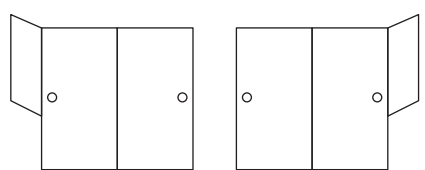

Emails orders to: orders@onyxcollection.com
 Email quotes to: quotes@onyxcollection.com

SDB-HWR-0326

* **CENTERLINE** - The line where the Glass will be positioned.

► Measurements From: Finished Shower Walls

- DOOR OPTIONS -
 PLEASE see catalog for pricing and availability

1 DOOR HEIGHT

Standard Height (73 3/4")

Special Height (up to 76")

See catalog for upcharge if taller than normal height

2 FINISH OPTIONS

CHROME

SMOKE GREY

SMOKE BRONZE

BYPASS SLIDING DOOR - Frameless Glass 1/4"

Standard Height 73 3/4" Tall (Max Height 76")

Both Doors Slide Dual Knobs

Both Doors Slide Dual Towel Bars

One Door Has Towel Bar One Door Has Knob