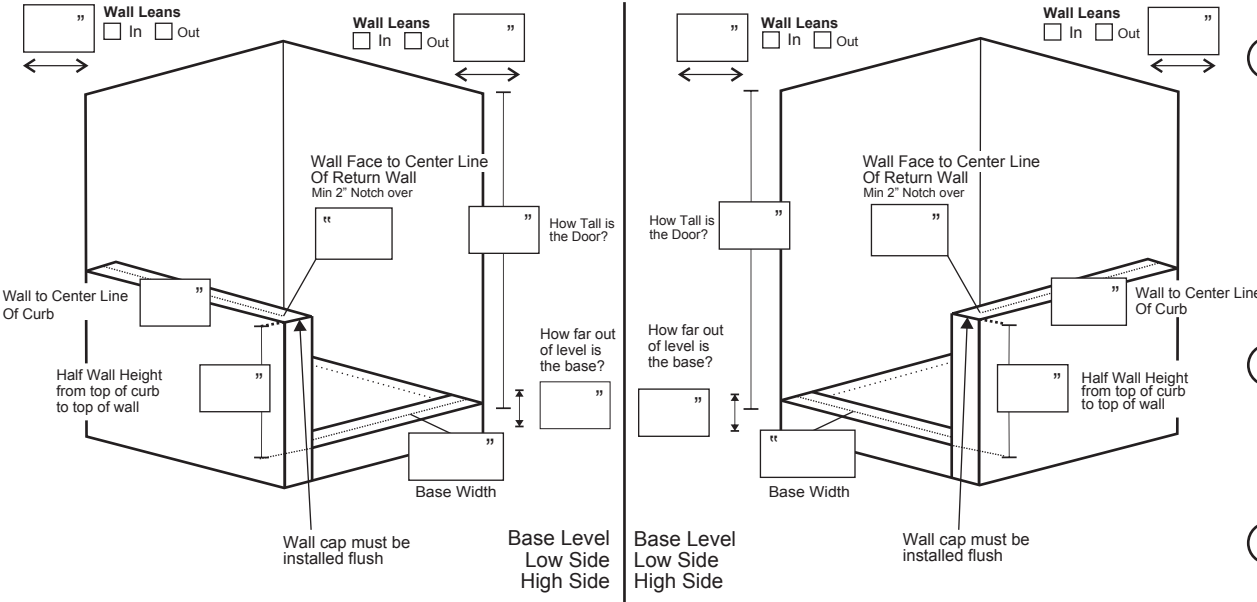

BYPASS DOOR - HALF-WALL WITH RETURN

Voice: 1-800-ONYX-TOP (1-800-669-9867)

ORDER FORM

Your Company: _____
 Your Name: _____ Your Phone # _____ P.O.# _____
 Date Ordered: ____ / ____ / ____ Install Date: ____ / ____ / ____ Customer Name: _____

Emails orders to: orders@onyxcollection.com
 Email quotes to: quotes@onyxcollection.com

SDB-HWR-0326

* **CENTERLINE** - The line where the Glass will be positioned.

► Measurements From: Finished Shower Walls

- DOOR OPTIONS -
 PLEASE see catalog for pricing and availability

1 DOOR HEIGHT

Standard Height (73 3/4")

Special Height (up to 76")

See catalog for upcharge if taller than normal height

2 FINISH OPTIONS

CHROME

SMOKE GREY

SMOKE BRONZE

BYPASS SLIDING DOOR - Frameless Glass 1/4"

Standard Height 73 3/4" Tall (Max Height 76")

Both Doors Slide Dual Knobs

Both Doors Slide Dual Towel Bars

One Door Has Towel Bar One Door Has Knob