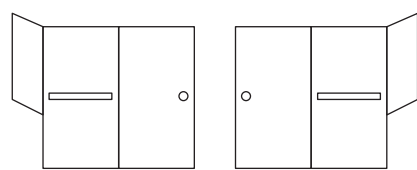

- DOOR OPTIONS -
 PLEASE see catalog for pricing and availability

1 DOOR HEIGHT

Standard Height (73 3/4")

Special Height (up to 76")

See catalog for upcharge if taller than normal height

2 FINISH OPTIONS

CHROME

SMOKE GREY

SMOKE BRONZE

BYPASS SLIDING DOOR - Frameless Glass 1/4"

Standard Height 73 3/4" Tall (Max Height 76")

Both Doors Slide Dual Knobs

Both Doors Slide Dual Towel Bars

One Door Has Towel Bar One Door Has Knob