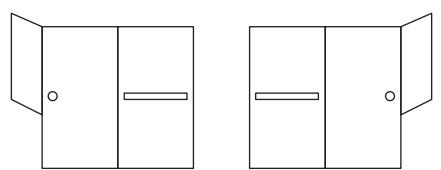

- DOOR OPTIONS -
 PLEASE see catalog for pricing and availability

1 DOOR HEIGHT

Standard Height (73 3/4")

Special Height (up to 76")

See catalog for upcharge if taller than normal height

2 FINISH OPTIONS

CHROME

SMOKE GREY

SMOKE BRONZE

BYPASS SLIDING DOOR - Frameless Glass 1/4"

Standard Height 73 3/4" Tall (Max Height 76")

Both Doors Slide Dual Knobs

Both Doors Slide Dual Towel Bars

One Door Has Towel Bar One Door Has Knob