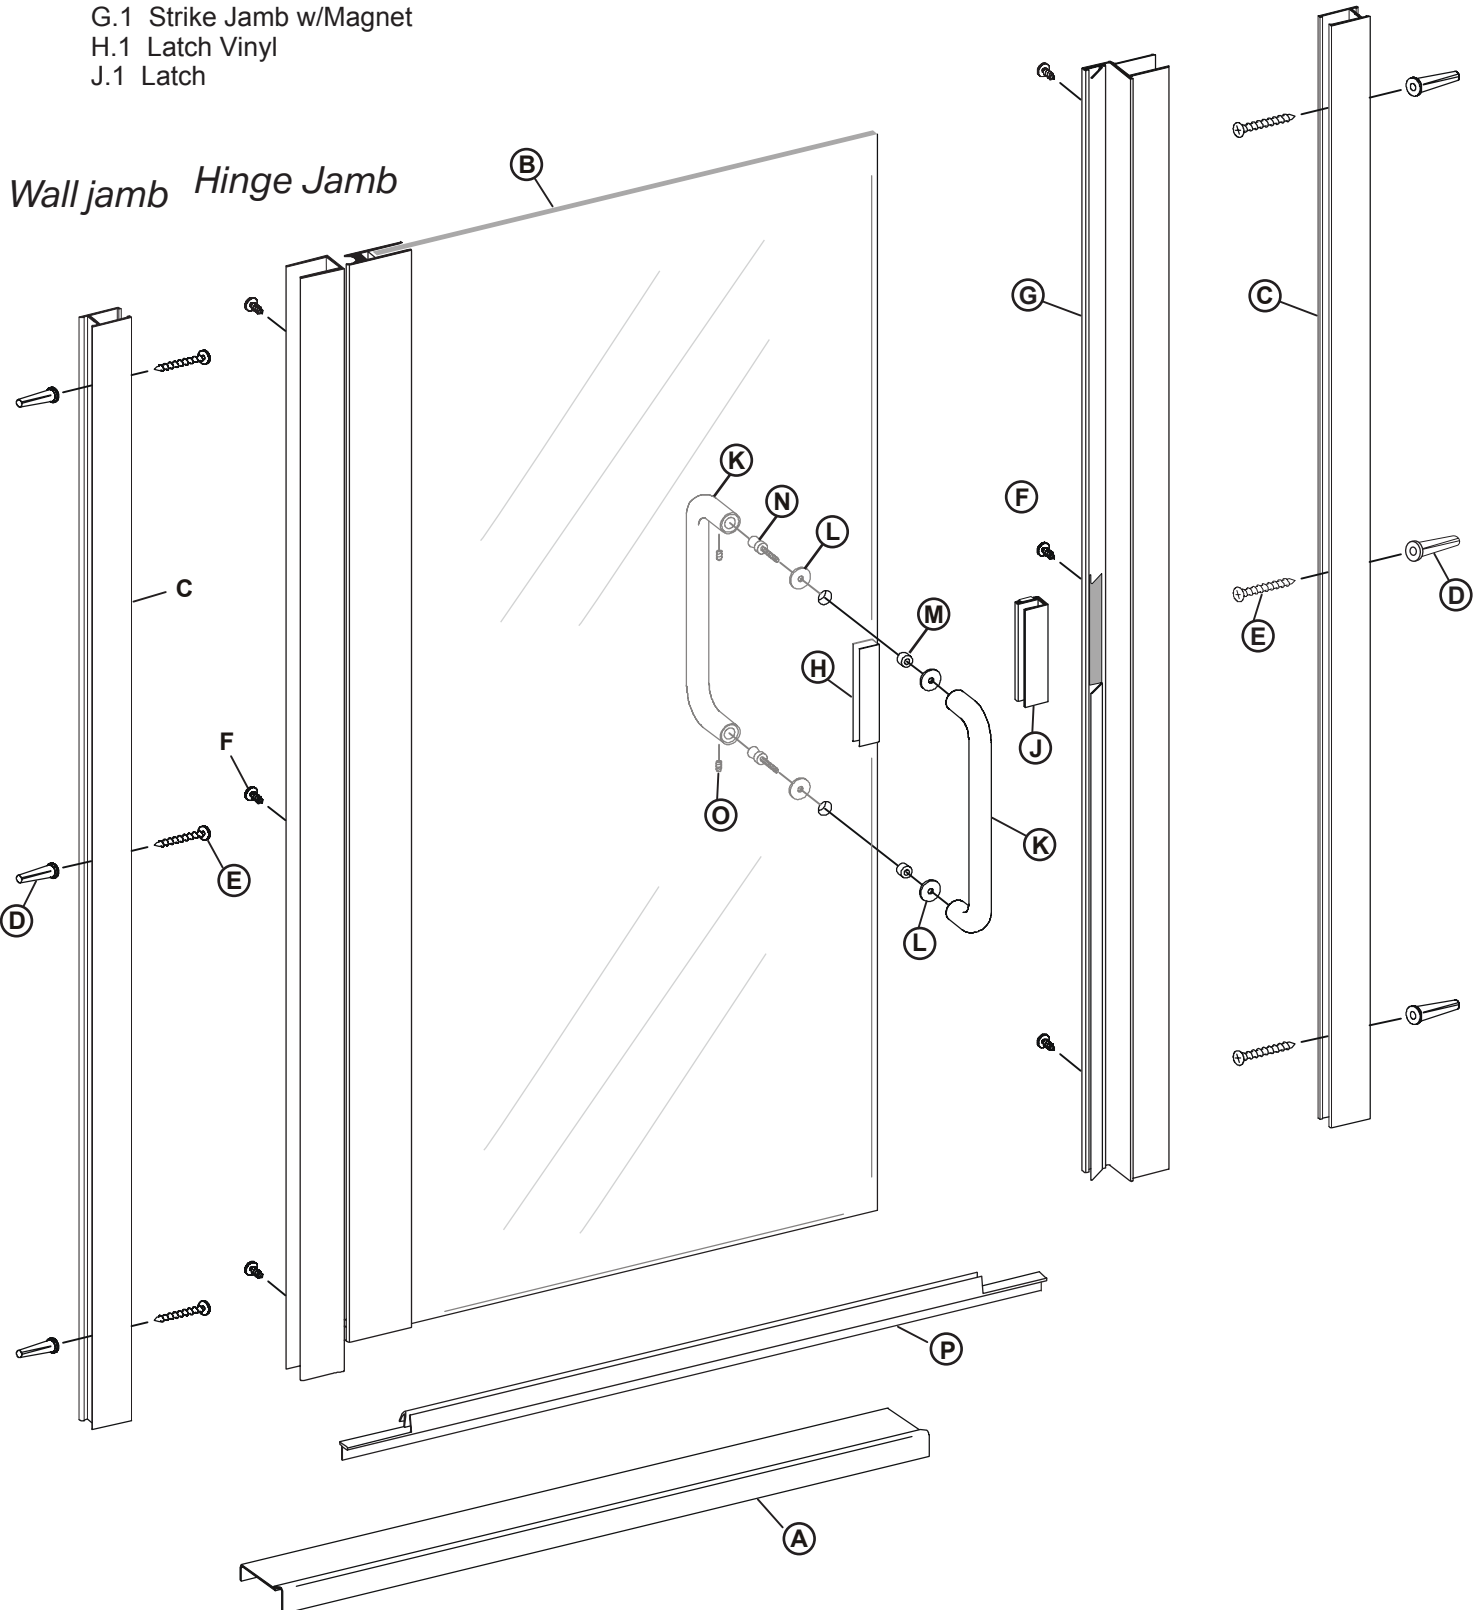

SINGLE HINGED DOOR - PARTS LIST

- A.1 Curb Track
- B.1 Glazed Door Panel Assembly
- C.2 Wall Jamb
- D.6 Plastic Wall Anchors
- E.8 #8 x 2" Truss Head Screws
- F.6 #6 x 3/8" Truss Head Screws
- G.1 Strike Jamb w/Magnet
- H.1 Latch Vinyl
- J.1 Latch

- K.2 Tubular Handles
- L.4 Plastic Washers
- M.2 Plastic Bushings
- N.2 Cone Head Bolts
- O.2 Set Screws
- P.1 Deflector

HARDWARE SPECS

Wall Jamb

Hinge Jamb

Curb Track