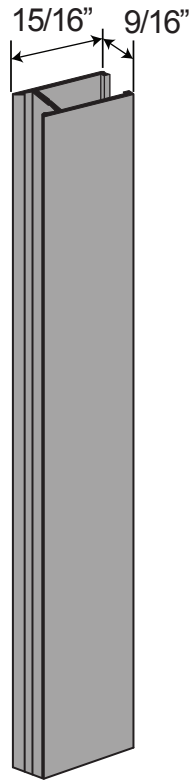

SINGLE HINGED DOOR - PARTS LIST

- A.1 Curb Track
- B.1 Glazed Door Panel Assembly
- C.2 Wall Jamb
- D.6 Plastic Wall Anchors
- E.8 #8 x 2" Truss Head Screws
- F.6 #6 x 3/8" Truss Head Screws
- G.1 Strike Jamb w/Magnet
- H.1 Latch Vinyl
- J.1 Latch

- K.2 Tubular Handles
- L.4 Plastic Washers
- M.2 Plastic Bushings
- N.2 Cone Head Bolts
- O.2 Set Screws
- P.1 Deflector

HARDWARE SPECS

Wall Jamb

Hinge Jamb

Curb Track