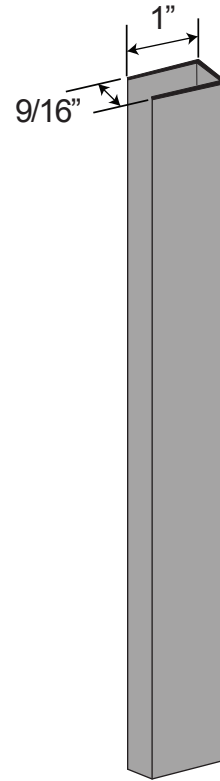

SINGLE HINGED DOOR - PARTS LIST

- A.1 Curb Track
- B.1 Glazed Door Panel Assembly
- C.2 Wall Jamb
- D.6 Plastic Wall Anchors
- E.8 #8 x 2" Truss Head Screws
- F.6 #6 x 3/8" Truss Head Screws
- G.1 Strike Jamb w/Magnet
- H.1 Latch Vinyl
- J.1 Latch

- K.2 Tubular Handles
- L.4 Plastic Washers
- M.2 Plastic Bushings
- N.2 Cone Head Bolts
- O.2 Set Screws
- P.1 Deflector

HARDWARE SPECS

Wall Jamb

Hinge Jamb

Curb Track