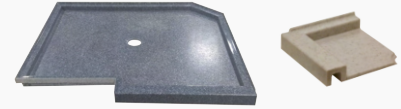

# Custom Showers

The Custom Full Height Curb height is 3 1/4" tall. This curb height works well with both shower doors and curtains

Mid Height Shower Bases are 2.75" and have a more modern style. This curb will also work with a curtain.

Low Profile Shower Bases are often used when either: 1) stepping into high tub or over a tall shower curb is too difficult, or, 2) when a more contemporary look is desired.

All curbs have a slope back into the shower area and the shower area has a 1/4" per foot slope towards the drain.

Full Height Curb

Mid Height Curb

Low Profile Curb

Ramped Curb