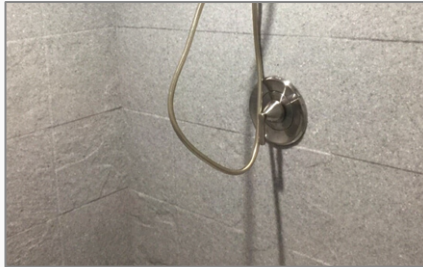

Wall Panels

Onyx wall panels are available in any height, color, and design. Panels are available in Gloss, Stone Tile, Subway Tile, Wavy Tile, and Shiplap finish. An Onyx panel is approximately 3/8" thick and is a solid color throughout. Panels weigh about 3.5 lbs per square foot.

The side panels have two finished edges, (top & front,) and the back panel will have a finished top edge. Any cutting, notching, drilling, or sanding can be done using regular wood cutting tools.

Panels are attached to the wall using our adhesive silicone. Color match silicone is used to seal the seams where two onyx pieces come together. Panels can be ordered oversized and can be trimmed to fit using regular wood cutting tools.

Stone Tile