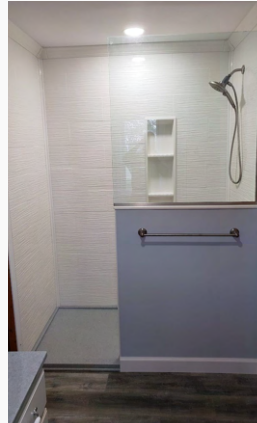

# Wall Panels

Onyx wall panels are available in any height, color, and design. Panels are available in Gloss, Stone Tile, Subway Tile, Wavy Tile, and Shiplap finish. An Onyx panel is approximately 3/8" thick and is a solid color throughout. Panels weigh about 3.5 lbs per square foot.