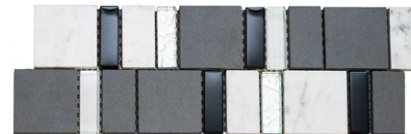

# Accessories

Shower Caddies

Shower Seats

Shower Trim

Mosaic Tile

White/Gray - Linear

White/Gray - 2 Row

Charcoal/Black - Linear

Charcoal/Black - 2 Row

Light Neutral - Linear

Light Neutral - 2 Row

Dark Neutral - Linear

Dark Neutral - 2 Row

Dark Neutral - Linear

Dark Neutral - 2 Row