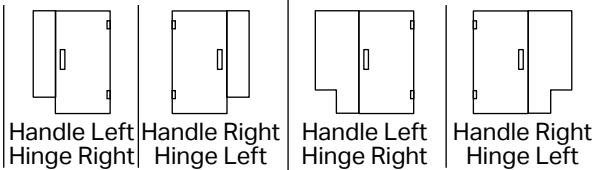

CLEAR

AQUATEX (1/4" only)

RAIN

PATTERN 62

SATIN

SMOKED GREY

SMOKED BRONZE

▶ All Measurements must be from Onyx to Onyx or Tile to Tile Stud and/or Drywall measurements will NOT work. Yes, these are Finished Measurements (Onyx to Onyx)

HINGED DOOR - 3/8" Frameless Glass

DOOR AND PANEL
 Standard Height 72" Tall (Max Height 80")

DOOR WITH NOTCHED PANEL
 Standard Height 72" Tall (Max Height 80")

Please CIRCLE Door/Handle configuration

▶ **Handles:**

Pull Handle both sides

Pull Handle with Towel Bar

28" St d. Wide Door

Custom Door Size Up to 36" See catalog for up charge

TOTAL PRICE

\$ _____

HINGED DOOR - 1/4" Semi-Frameless Glass

SINGLE DOOR - Up To 36" Wide
 Standard Height 73 3/4" Tall (Max Height 78 ")