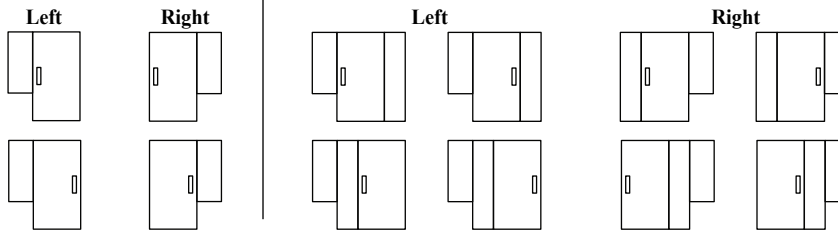

HINGED DOOR - 3/8" Frameless Glass

DOOR AND PANEL
 Standard Height 72" Tall (Max Height 80")

DOOR WITH NOTCHED PANEL
 Standard Height 72" Tall (Max Height 80")

Please CIRCLE Door/Handle configuration

▶ **Handles:**

Pull Handle both sides

Pull Handle with Towel Bar

28" St d. Wide Door

Custom Door Size Up to 36" See catalog for up charge

TOTAL PRICE

\$ _____

HINGED DOOR - 1/4" Semi-Frameless Glass

SINGLE DOOR - Up To 36" Wide
 Standard Height 73 3/4" Tall (Max Height 78 ")

DOOR WITH PANEL
 Standard Height 73 3/4" Tall (Max Height 78 ")

Please CIRCLE Door/Handle configuration

▶ **Handles:**

Pull Handle both sides

Pull Handle with Towel Bar See catalog for up charge

28" Std. Wide Door