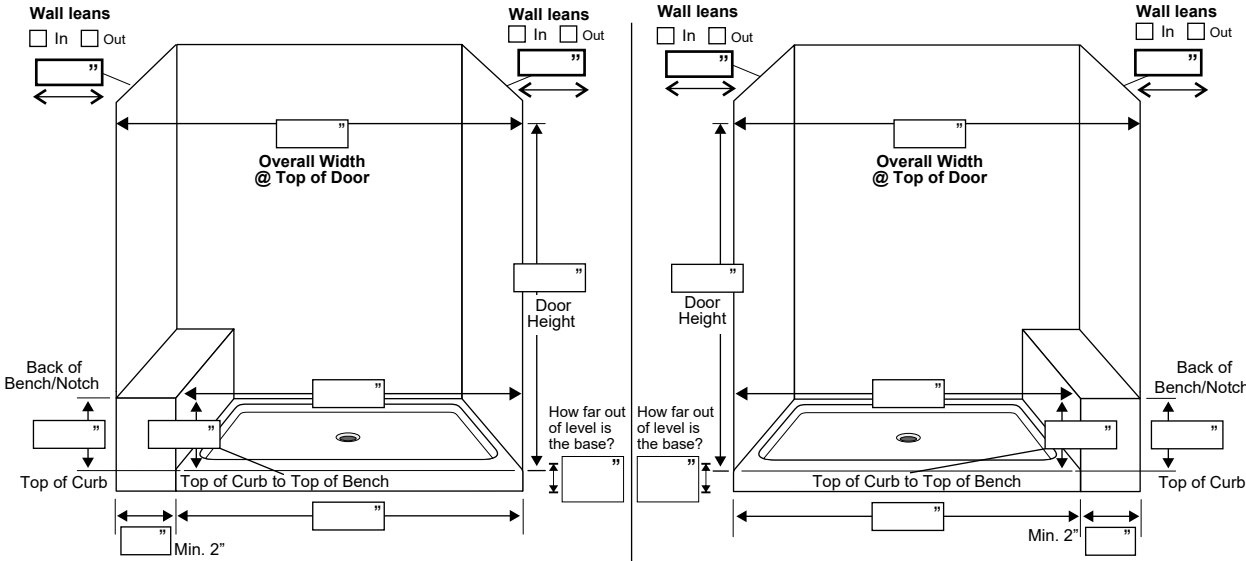

BENCH / HALF WALL DOOR

Voice: 1-800-ONYX-TOP (1-800-669-9867)

ORDER FORM

Your Company: _____
Your Name: _____ Your Phone # _____ P.O.# _____
Date Ordered: ____ / ____ / ____ Install Date: ____ / ____ / ____ Customer Name: _____

Emails orders to: orders@onyxcollection.com
Email quotes to: quotes@onyxcollection.com

FORMS-OR-0324

- DOOR OPTIONS -
PLEASE see catalog for pricing and availability

1 DOOR HEIGHT

☐ Standard Height

☐ SPECIAL HEIGHT

↑ ↓

" "

See catalog for upcharge if taller than normal height

2 FINISH OPTIONS

☐ SILVER FINISH

☐ BRUSHED NICKEL

☐ OIL RUBBED BRONZE

3 GLASS STYLE

☐ CLEAR

☐ AQUATEX (1/4" only)

☐ RAIN

☐ PATTERN 62

☐ SATIN

☐ SMOKED GREY

☐ SMOKED BRONZE

▶ All Measurements must be from Onyx to Onyx or Tile to Tile Stud and/or Drywall measurements will NOT work. ☐ Yes, these are Finished Measurements (Onyx to Onyx)

☐ **HINGED DOOR - 3/8" Frameless Glass**

DOOR AND PANEL
Standard Height 72" Tall (Max Height 80")

DOOR WITH NOTCHED PANEL
Standard Height 72" Tall (Max Height 80")

Please CIRCLE Door/Handle configuration