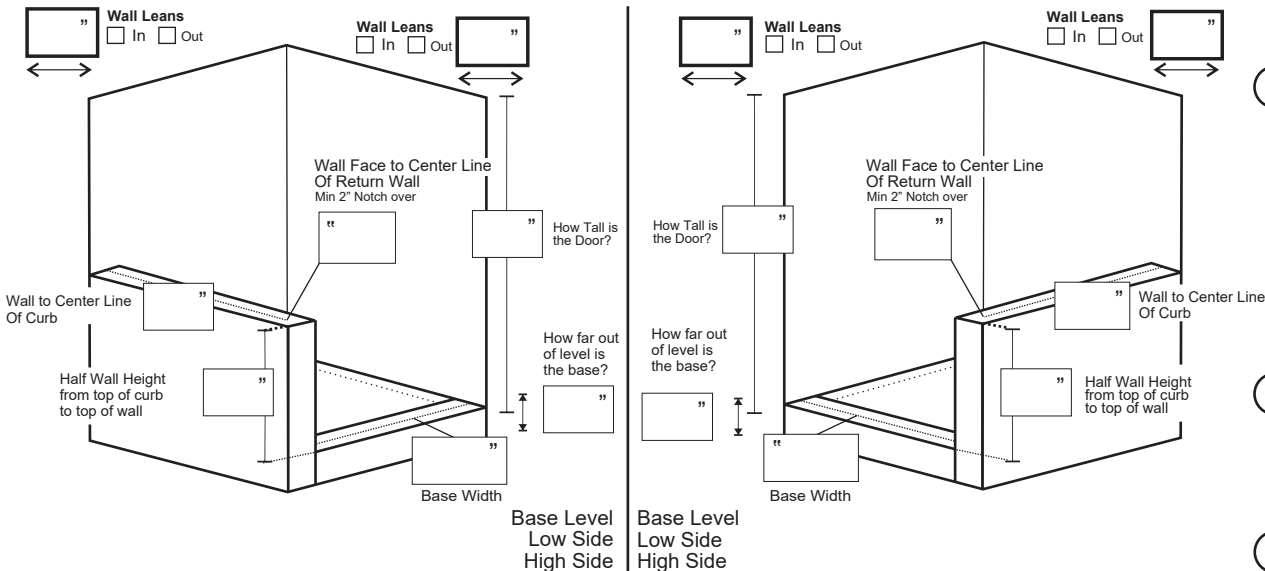

FORMS-OR-0723

***CENTERLINE** - The line where the Glass will be positioned.

▶ Measurements From: Finished Shower Walls

- DOOR OPTIONS -
 PLEASE see catalog for pricing and availability

1 DOOR HEIGHT

Standard Height

▶ Handles:

Two Towel Bars

Towel Bar & Knob

Towel Bar & Knob

▶ Knob on LEFT or RIGHT