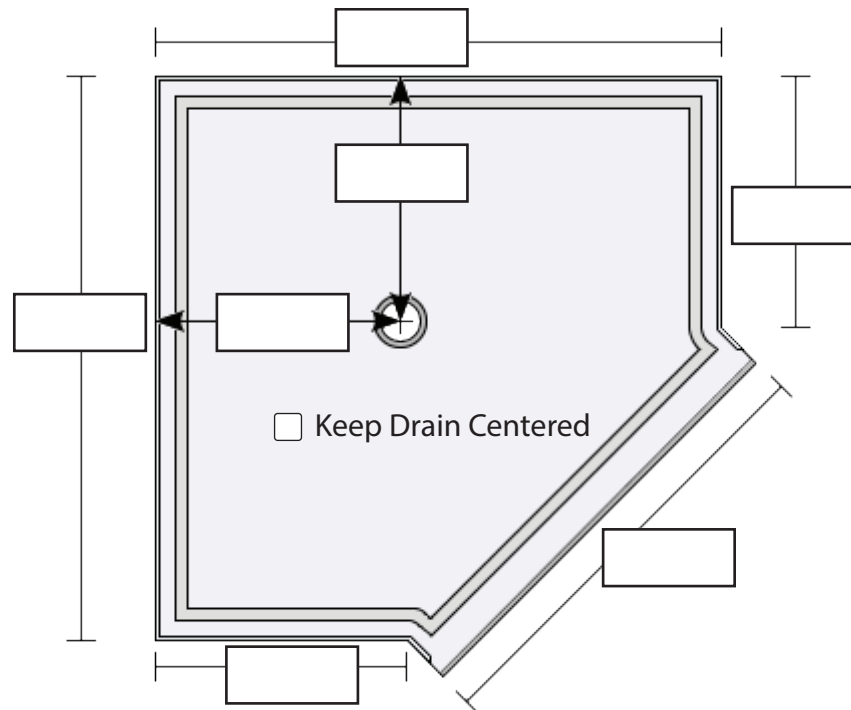

Enter Neo Angle Single Curb Base Dimensions

Measurements entered below are:

- Stud-to-Stud (most common)
(We will deduct 1/8" per wall for proper clearance)
- Actual Size Needed
Please remember that bases need 1/8" clearance per wall side
(We will make exact as marked)

Choose Curb Style

- Full Height
- Mid Height
- Low Profile

Comments

Your contact information:

Name:

Phone:

Email:

Zip: