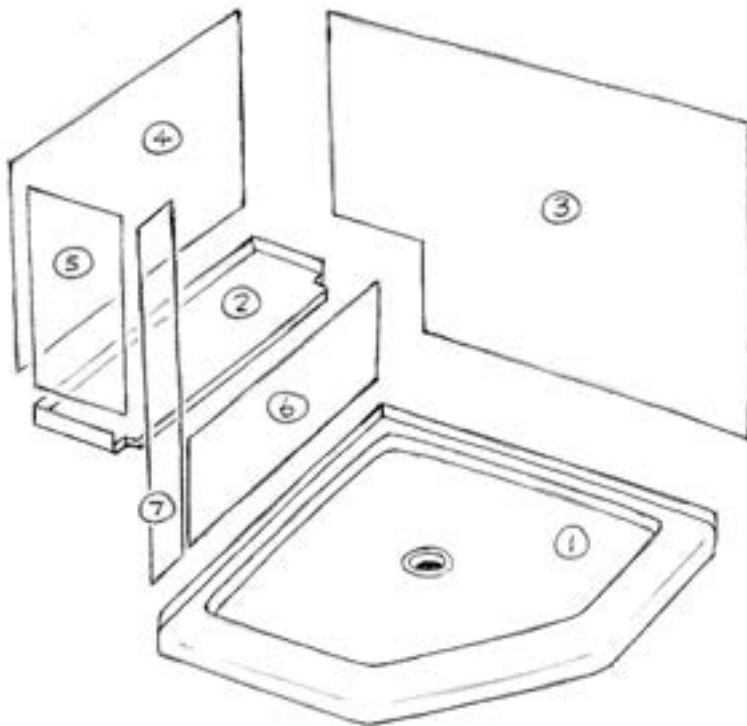

SHOWER DESIGN WORK SHEET

Belvue, KS 66407 * (800) 669-9867 * FAX (800) 393-6699 * www.onyxcollection.com

Neo-Angle Base
- STANDARD STYLE -
with Recessed Bench Seat
on Back Wall Right

Neo-Angle Base
- STANDARD STYLE -
with Recessed Bench Seat
on Back Wall Left

Copy this page, write your dimensions on the copy, and fax to us for a quote.
Always give stud-to-stud measurements for base, framing height of bench seat support structure, and distance to top of wall panels from the floor. We will figure clearances etc.
Circled numbers indicate assembly order.