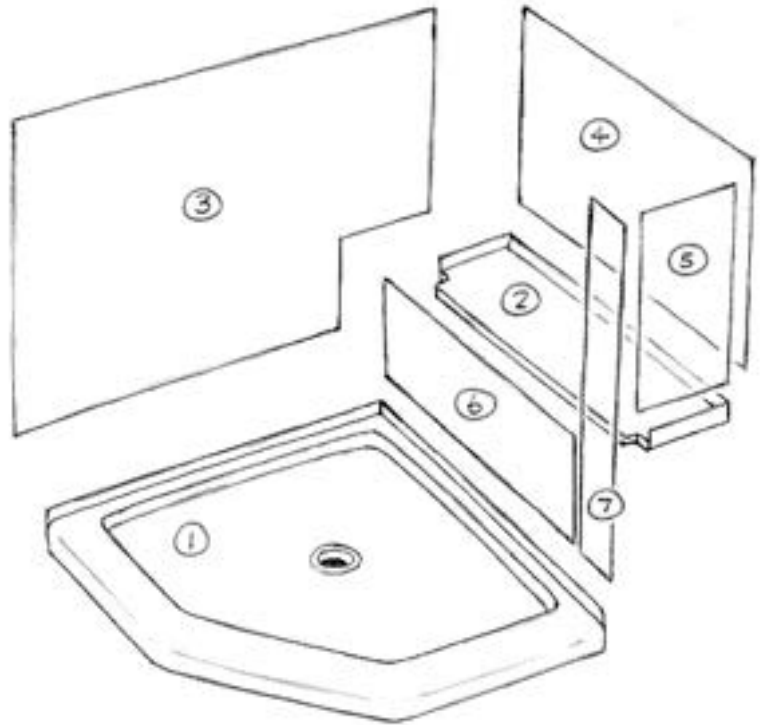

SHOWER DESIGN WORK SHEET

Belvue, KS 66407 * (800) 669-9867 * FAX (800) 393-6699 * www.onyxcollection.com

Neo-Angle Base
- STANDARD STYLE -
with Recessed Bench Seat
on Back Wall Right

Neo-Angle Base
- STANDARD STYLE -
with Recessed Bench Seat
on Back Wall Left

Copy this page, write your dimensions on the copy, and fax to us for a quote.
Always give stud-to-stud measurements for base, framing height of bench seat support structure, and distance to top of wall panels from the floor. We will figure clearances etc.
Circled numbers indicate assembly order.