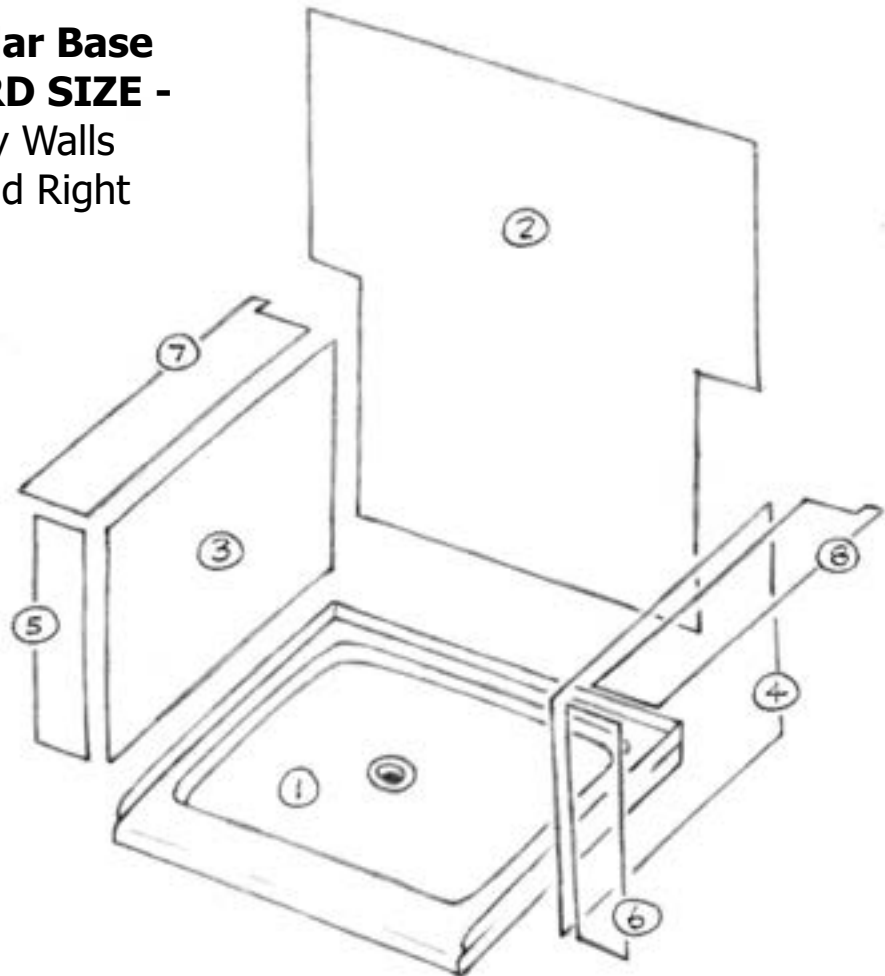

SHOWER DESIGN WORK SHEET

Belvue, KS 66407 * (800) 669-9867 * FAX (800) 393-6699 * www.onyxcollection.com

**Rectangular Base
- STANDARD SIZE -
with Pony Walls
on Left and Right**

Copy this page, write your dimensions on the copy, and fax to us for a quote.
Always give stud-to-stud measurements for base, framing height of bench seat support structure, and distance to top of wall panels from the floor. We will figure clearances etc.
Circled numbers indicate assembly order.