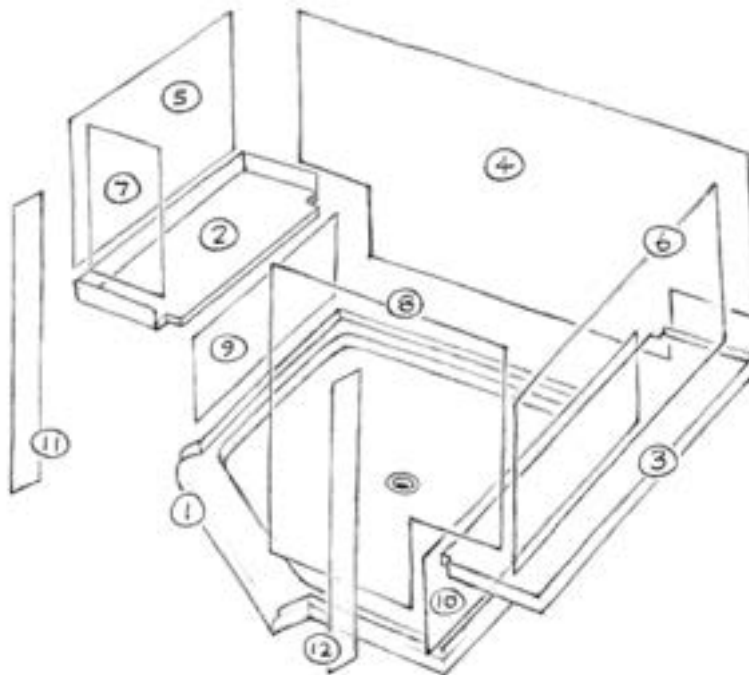

SHOWER DESIGN WORK SHEET

Belvue, KS 66407 * (800) 669-9867 * FAX (800) 393-6699 * www.onyxcollection.com

Neo-Angle Base
- Curb on Diagonal -
with Bench Seats
on Back and Right Side

Neo-Angle Base
- Curb on Diagonal -
with Bench Seats
on Back and Left Side

Copy this page, write your dimensions on the copy, and fax to us for a quote.
Always give stud-to-stud measurements for base, framing height of bench seat support structure, and distance to top of wall panels from the floor. We will figure clearances etc.

Circled numbers indicate assembly order.