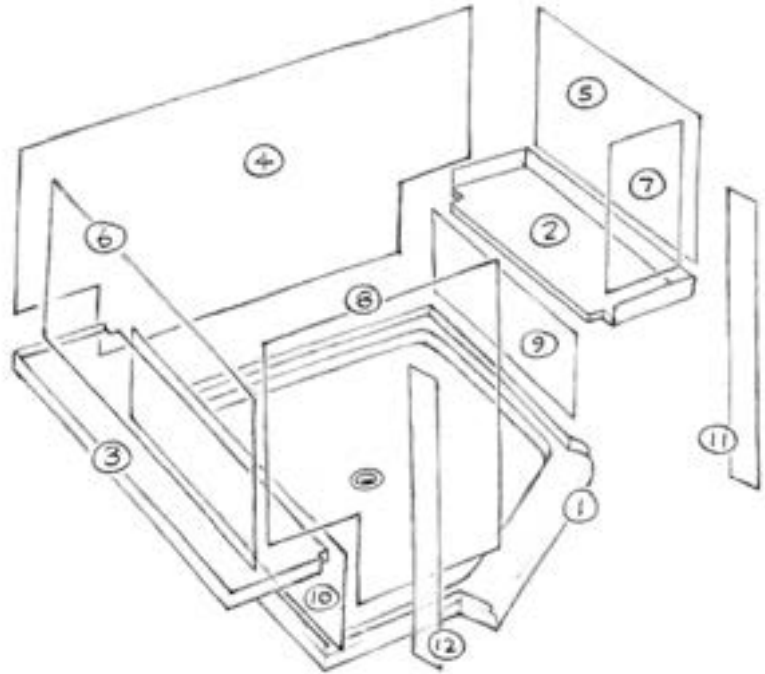

SHOWER DESIGN WORK SHEET

Belvue, KS 66407 * (800) 669-9867 * FAX (800) 393-6699 * www.onyxcollection.com

Neo-Angle Base
- Curb on Diagonal -
with Bench Seats
on Back and Right Side

Neo-Angle Base
- Curb on Diagonal -
with Bench Seats
on Back and Left Side

Copy this page, write your dimensions on the copy, and fax to us for a quote.
Always give stud-to-stud measurements for base, framing height of bench seat support structure, and distance to top of wall panels from the floor. We will figure clearances etc.

Circled numbers indicate assembly order.