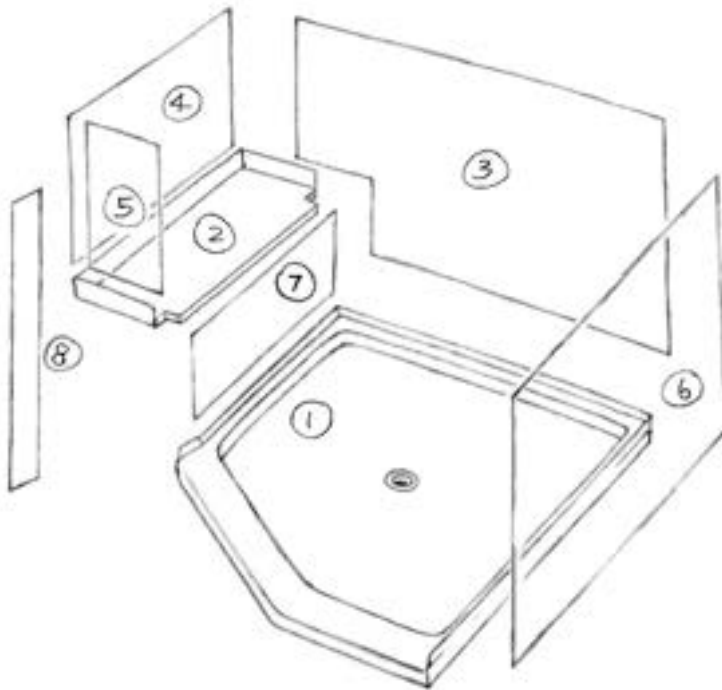

SHOWER DESIGN WORK SHEET

Belvue, KS 66407 * (800) 669-9867 * FAX (800) 393-6699 * www.onyxcollection.com

Neo-Angle Base with Bench Seat on Right Side

Neo-Angle Base with Bench Seat on Left Side

Copy this page, write your dimensions on the copy, and fax to us for a quote.
Always give stud-to-stud measurements for base, framing height of bench seat support structure, and distance to top of wall panels from the floor. We will figure clearances etc.

Circled numbers indicate assembly order.