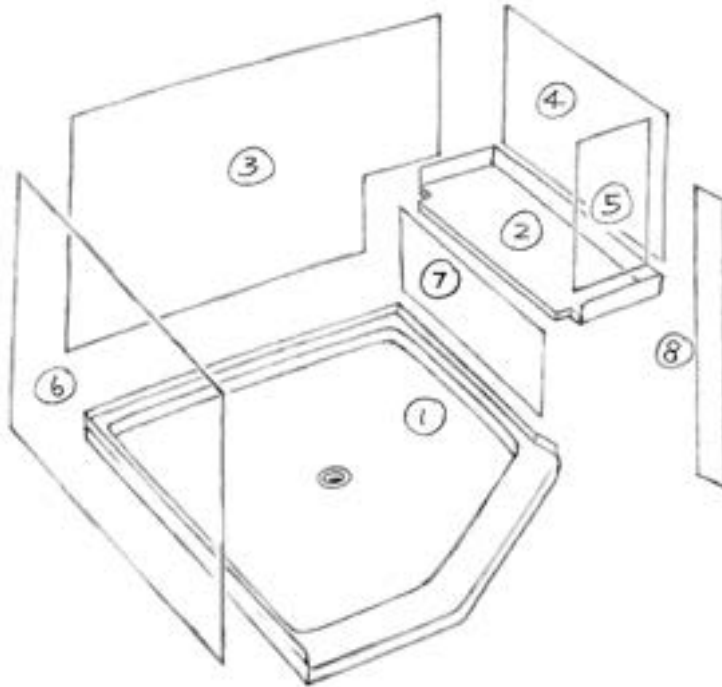

SHOWER DESIGN WORK SHEET

Belvue, KS 66407 * (800) 669-9867 * FAX (800) 393-6699 * www.onyxcollection.com

Neo-Angle Base with Bench Seat on Right Side

Neo-Angle Base with Bench Seat on Left Side

Copy this page, write your dimensions on the copy, and fax to us for a quote.
Always give stud-to-stud measurements for base, framing height of bench seat support structure, and distance to top of wall panels from the floor. We will figure clearances etc.

Circled numbers indicate assembly order.