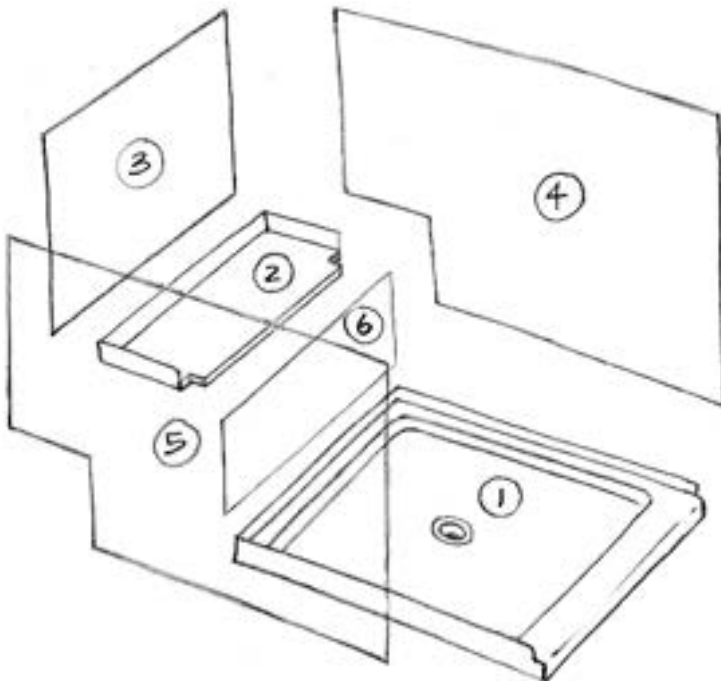

SHOWER DESIGN WORK SHEET

Belvue, KS 66407 * (800) 669-9867 * FAX (800) 393-6699 * www.onyxcollection.com

Rectangular Shower
with Bench Seat on Back Wall
(view from right side)

Rectangular Shower
with Bench Seat on Back Wall
(view from left side)

Copy this page, write your dimensions on the copy, and fax to us for a quote.

Always give stud-to-stud measurements for base, framing height of bench seat support structure, and distance to top of wall panels from the floor. We will figure clearances etc.

Circled numbers indicate assembly order.