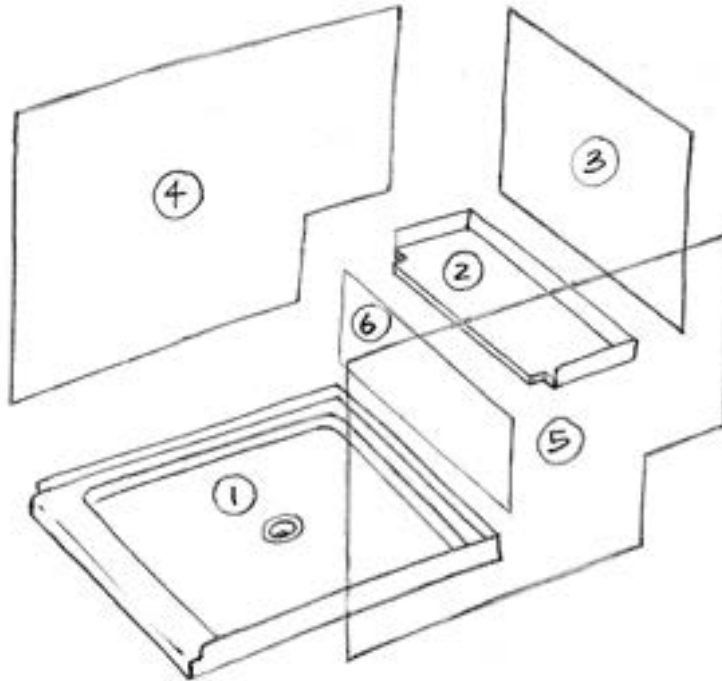

SHOWER DESIGN WORK SHEET

Belvue, KS 66407 * (800) 669-9867 * FAX (800) 393-6699 * www.onyxcollection.com

Rectangular Shower
with Bench Seat on Back Wall
(view from right side)

Rectangular Shower
with Bench Seat on Back Wall
(view from left side)

Copy this page, write your dimensions on the copy, and fax to us for a quote.

Always give stud-to-stud measurements for base, framing height of bench seat support structure, and distance to top of wall panels from the floor. We will figure clearances etc.

Circled numbers indicate assembly order.