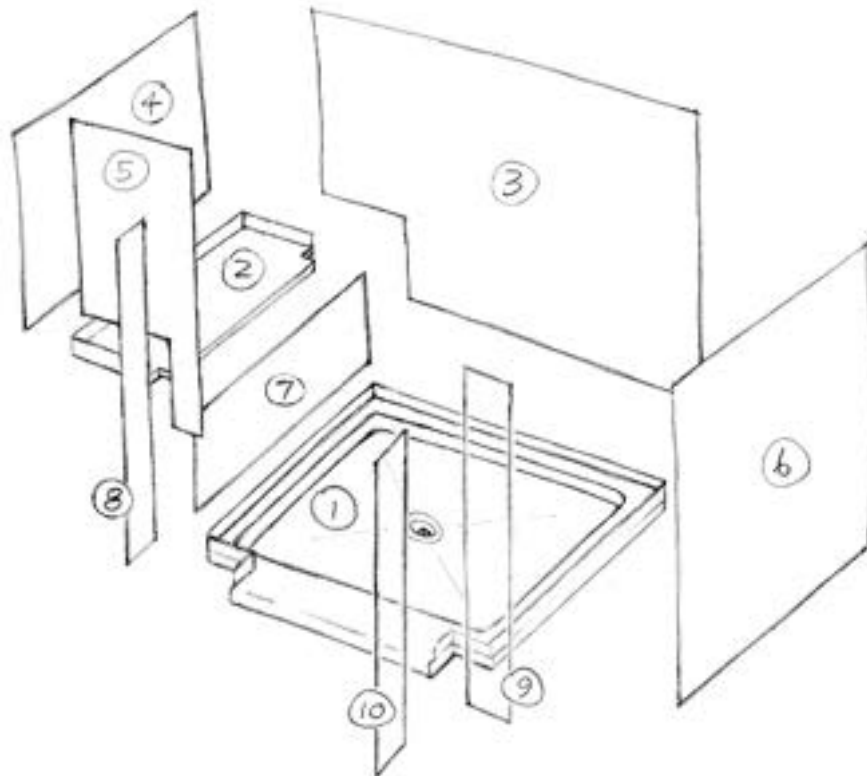

**Rectangular Shower
- Recessed Curb -
with Bench Seat on Right Side**

**Rectangular Shower
- Recessed Curb -
with Bench Seat on Left Side**

Copy this page, write your dimensions on the copy, and fax to us for a quote.

Always give stud-to-stud measurements for base, framing height of bench seat support structure, and distance to top of wall panels from the floor. We will figure clearances etc.

Circled numbers indicate assembly order.