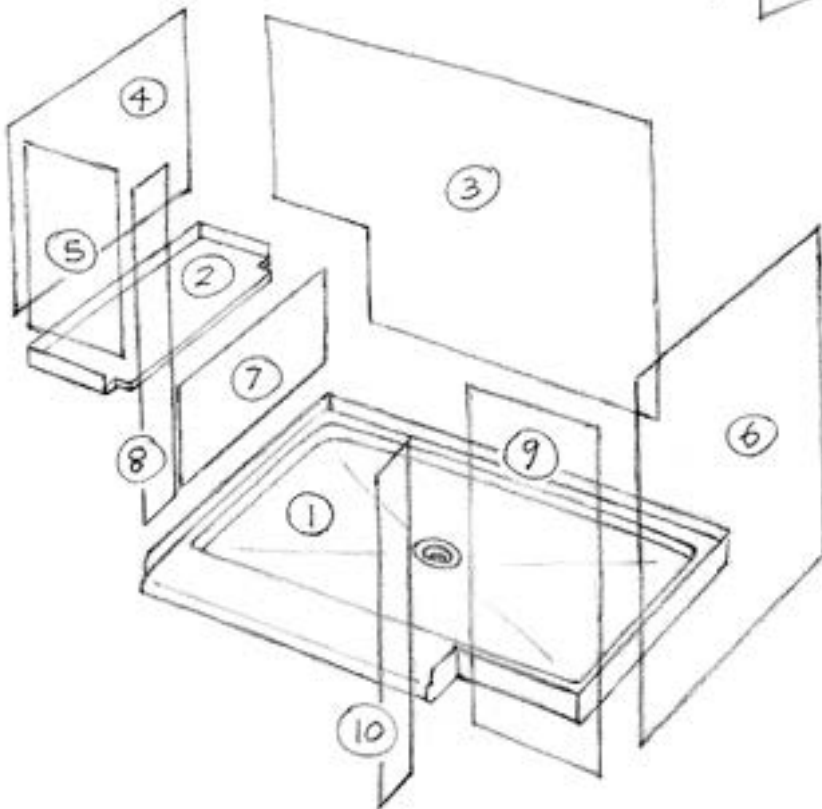

## Rectangular Shower - Near End Offset Curb - with Bench Seat on Right Side

## Rectangular Shower - Near End Offset Curb - with Bench Seat on Left Side

Copy this page, write your dimensions on the copy, and fax to us for a quote.

**Always give stud-to-stud measurements for base, framing height of bench seat support structure, and distance to top of wall panels from the floor.** We will figure clearances etc.

Circled numbers indicate assembly order.