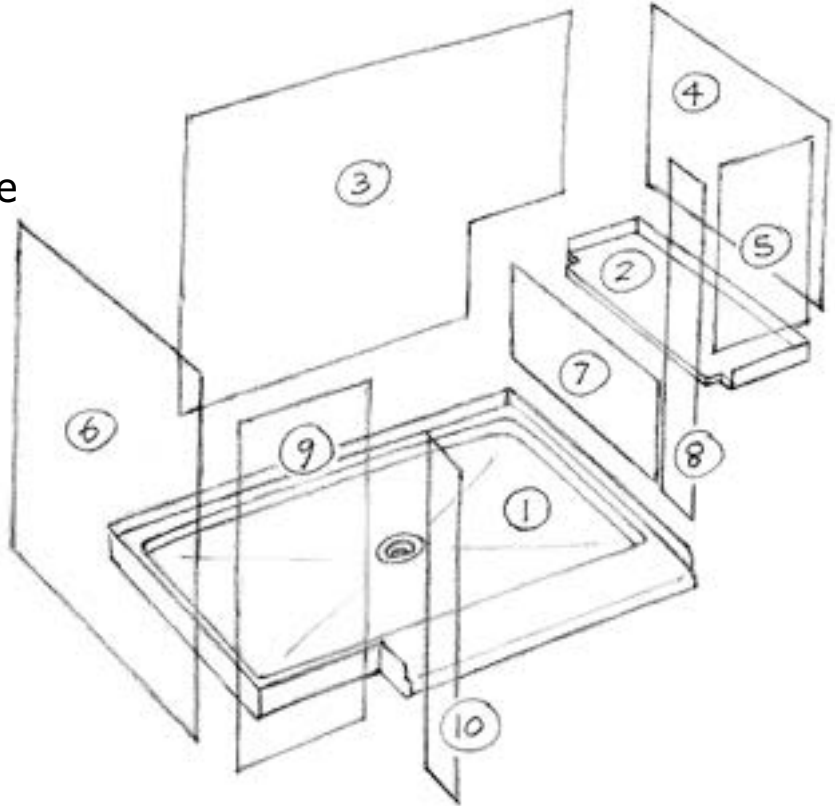

## Rectangular Shower - Near End Offset Curb - with Bench Seat on Right Side

## Rectangular Shower - Near End Offset Curb - with Bench Seat on Left Side

Copy this page, write your dimensions on the copy, and fax to us for a quote.

**Always give stud-to-stud measurements for base, framing height of bench seat support structure, and distance to top of wall panels from the floor.** We will figure clearances etc.

Circled numbers indicate assembly order.