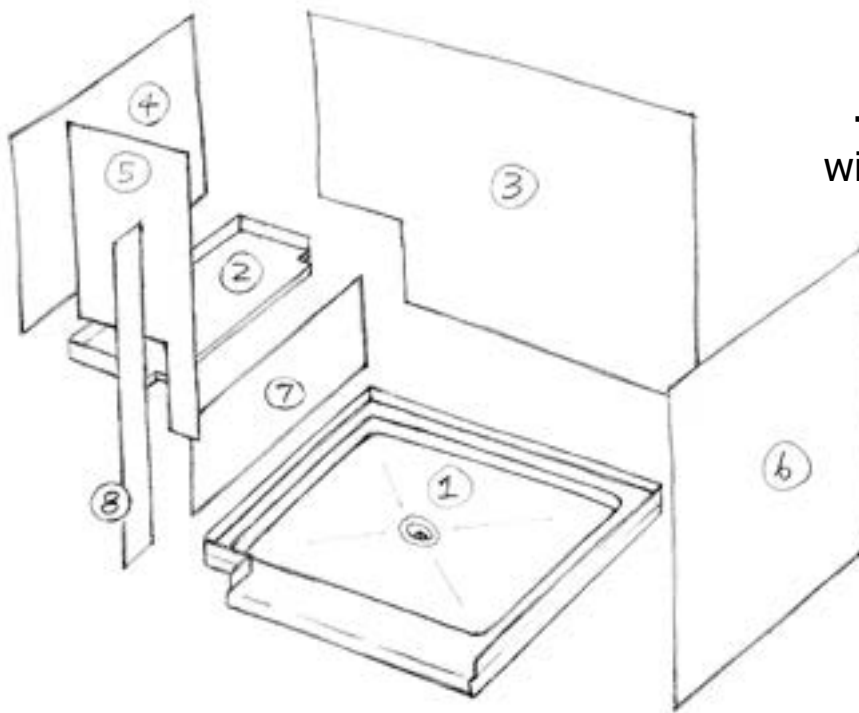

SHOWER DESIGN WORK SHEET

Belvue, KS 66407 * (800) 669-9867 * FAX (800) 393-6699 * www.onyxcollection.com

Rectangular Shower - Far End Offset Curb - with Bench Seat on Right Side

Rectangular Shower - Far End Offset Curb - with Bench Seat on Left Side

Copy this page, write your dimensions on the copy, and fax to us for a quote.
Always give stud-to-stud measurements for base, framing height of bench seat support structure, and distance to top of wall panels from the floor. We will figure clearances etc.
Circled numbers indicate assembly order.