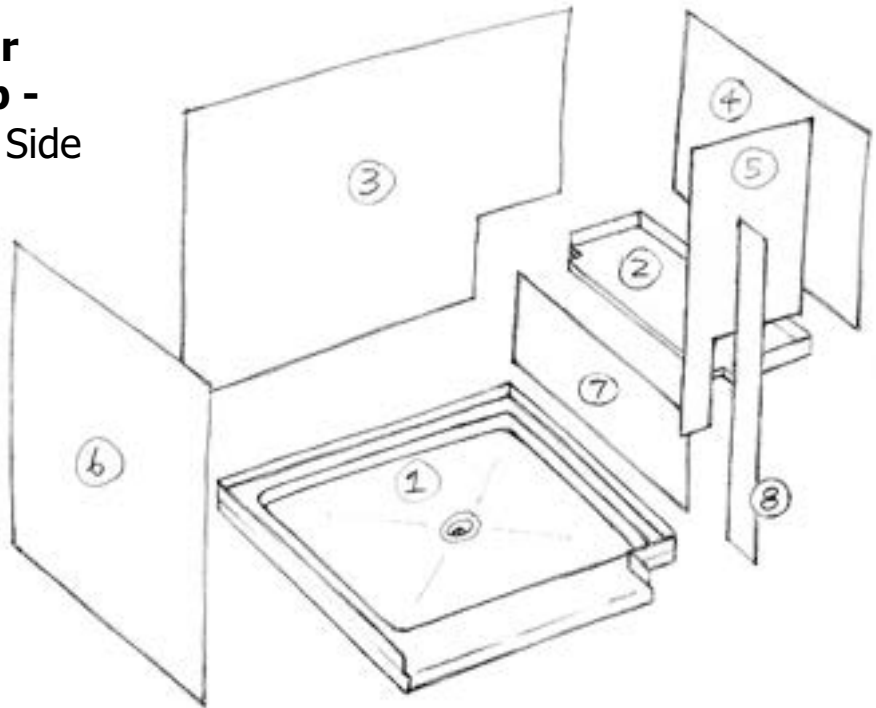

SHOWER DESIGN WORK SHEET

Belvue, KS 66407 * (800) 669-9867 * FAX (800) 393-6699 * www.onyxcollection.com

Rectangular Shower - Far End Offset Curb - with Bench Seat on Right Side

Rectangular Shower - Far End Offset Curb - with Bench Seat on Left Side

Copy this page, write your dimensions on the copy, and fax to us for a quote.
Always give stud-to-stud measurements for base, framing height of bench seat support structure, and distance to top of wall panels from the floor. We will figure clearances etc.
Circled numbers indicate assembly order.