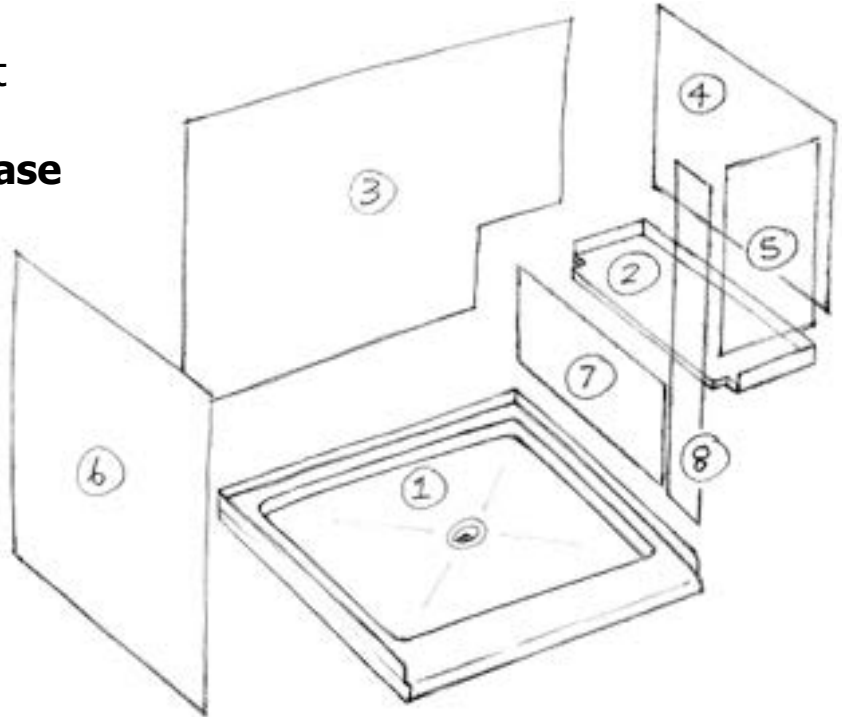

SHOWER DESIGN WORK SHEET

Belvue, KS 66407 * (800) 669-9867 * FAX (800) 393-6699 * www.onyxcollection.com

Rectangular Shower
with Recessed Bench Seat
on Right Side
Using **STANDARD** Style Base

Rectangular Shower
with Recessed Bench Seat
on Left Side
Using **STANDARD** Style Base

Copy this page, write your dimensions on the copy, and fax to us for a quote.
Always give stud-to-stud measurements for base, framing height of bench seat support structure, and distance to top of wall panels from the floor. We will figure clearances etc.
Circled numbers indicate assembly order.