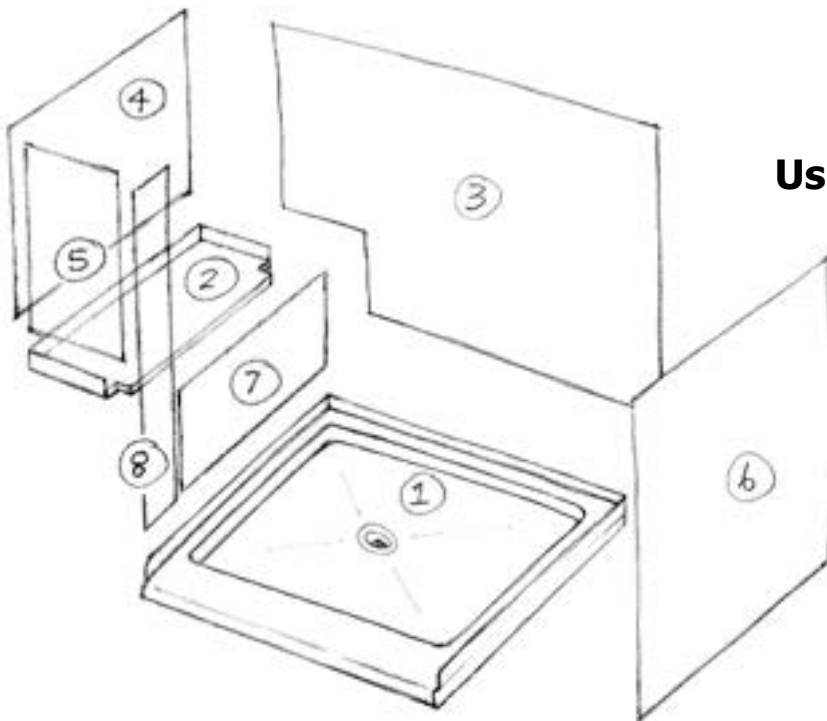

SHOWER DESIGN WORK SHEET

Belvue, KS 66407 * (800) 669-9867 * FAX (800) 393-6699 * www.onyxcollection.com

Rectangular Shower
with Recessed Bench Seat
on Right Side
Using **STANDARD** Style Base

Rectangular Shower
with Recessed Bench Seat
on Left Side
Using **STANDARD** Style Base

Copy this page, write your dimensions on the copy, and fax to us for a quote.
Always give stud-to-stud measurements for base, framing height of bench seat support structure, and distance to top of wall panels from the floor. We will figure clearances etc.
Circled numbers indicate assembly order.