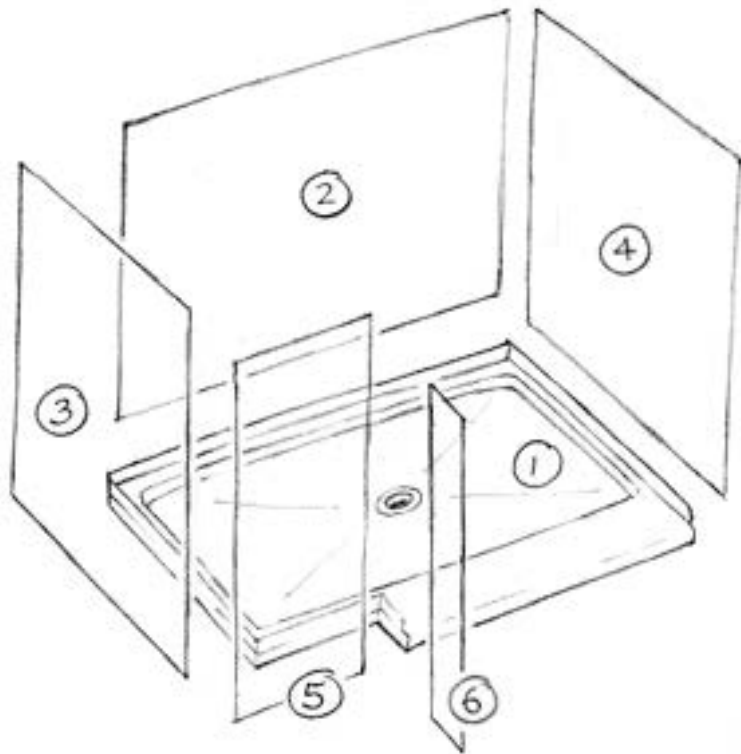

SHOWER DESIGN WORK SHEET

Belvue, KS 66407 * (800) 669-9867 * FAX (800) 393-6699 * www.onyxcollection.com

Rectangular Shower - Right Side Offset Curb -

Rectangular Shower - Left Side Offset Curb -

Copy this page, write your dimensions on the copy, and fax to us for a quote.
Always give stud-to-stud measurements, and distance to top of wall panels from the floor.
We will figure clearances etc. Circed numbers indicate assembly order.