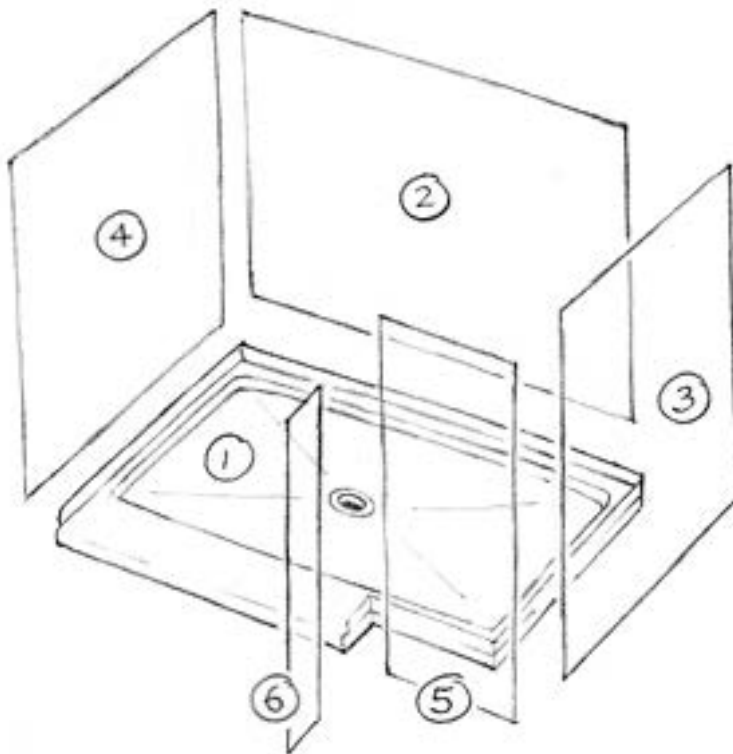

SHOWER DESIGN WORK SHEET

Belvue, KS 66407 * (800) 669-9867 * FAX (800) 393-6699 * www.onyxcollection.com

Rectangular Shower - Right Side Offset Curb -

Rectangular Shower - Left Side Offset Curb -

Copy this page, write your dimensions on the copy, and fax to us for a quote.
Always give stud-to-stud measurements, and distance to top of wall panels from the floor.
We will figure clearances etc. Circed numbers indicate assembly order.