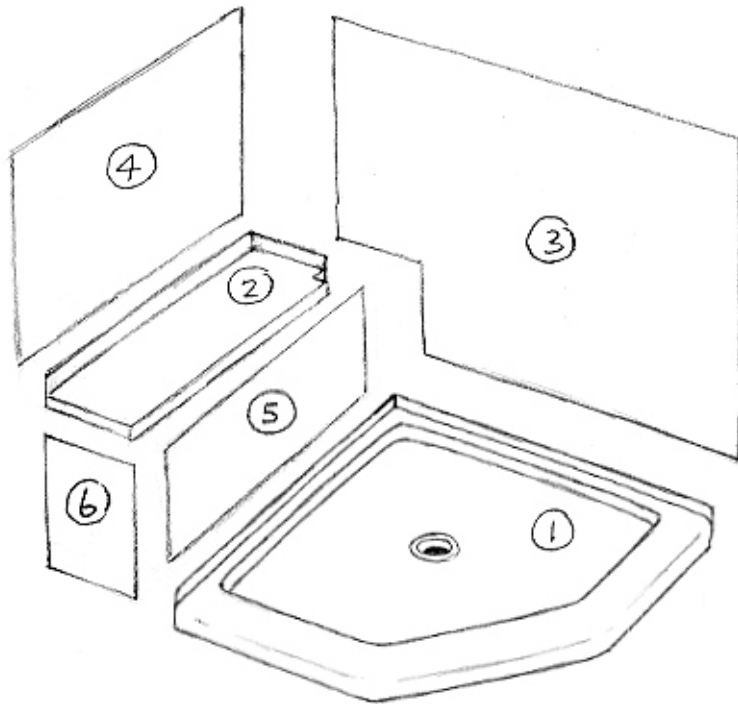

SHOWER DESIGN WORK SHEET

Belvue, KS 66407 * (800) 669-9867 * FAX (800) 393-6699 * www.onyxcollection.com

Neo-Angle Base
- STANDARD STYLE -
with Open Bench Seat
on Back Wall Right

Neo-Angle Base
- STANDARD STYLE -
with Open Bench Seat
on Back Wall Left

Copy this page, write your dimensions on the copy, and fax to us for a quote.
Always give stud-to-stud measurements for base, framing height of bench seat support structure, and distance to top of wall panels from the floor. We will figure clearances etc.

Circled numbers indicate assembly order.