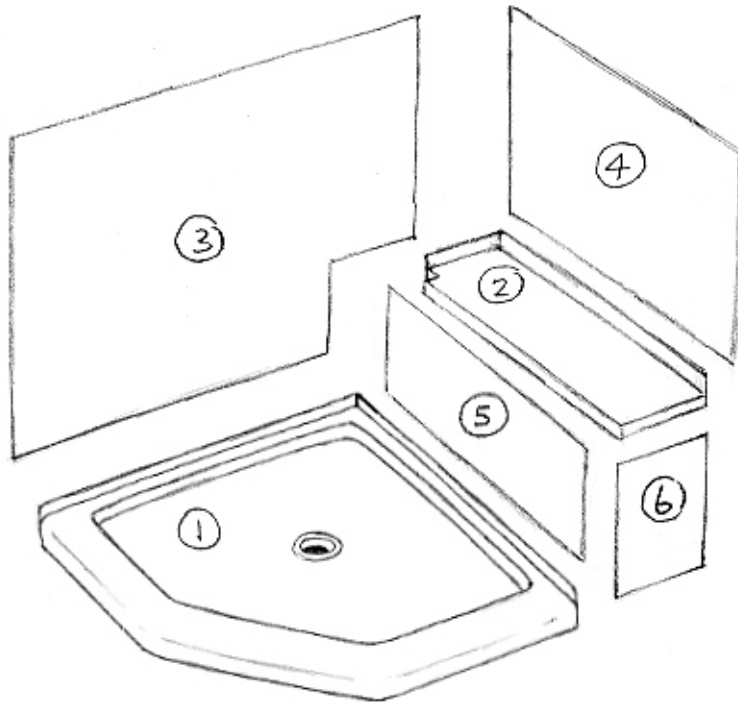

SHOWER DESIGN WORK SHEET

Belvue, KS 66407 * (800) 669-9867 * FAX (800) 393-6699 * www.onyxcollection.com

Neo-Angle Base
- STANDARD STYLE -
with Open Bench Seat
on Back Wall Right

Neo-Angle Base
- STANDARD STYLE -
with Open Bench Seat
on Back Wall Left

Copy this page, write your dimensions on the copy, and fax to us for a quote.
Always give stud-to-stud measurements for base, framing height of bench seat support structure, and distance to top of wall panels from the floor. We will figure clearances etc.

Circled numbers indicate assembly order.