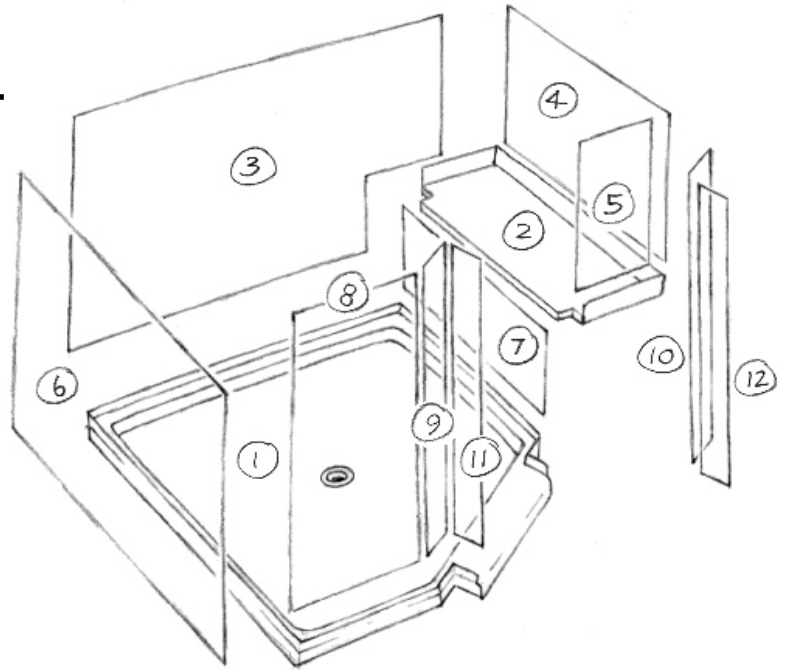

SHOWER DESIGN WORK SHEET

Belvue, KS 66407 * (800) 669-9867 * FAX (800) 393-6699 * www.onyxcollection.com

Neo-Angle Base - Recessed Curb on Diagonal - with Bench Seat on Right Side

Neo-Angle Base - Recessed Curb on Diagonal - with Bench Seat on Left Side

Copy this page, write your dimensions on the copy, and fax to us for a quote.

Always give stud-to-stud measurements for base, framing height of bench seat support structure, and distance to top of wall panels from the floor. We will figure clearances etc.

Circled numbers indicate assembly order.