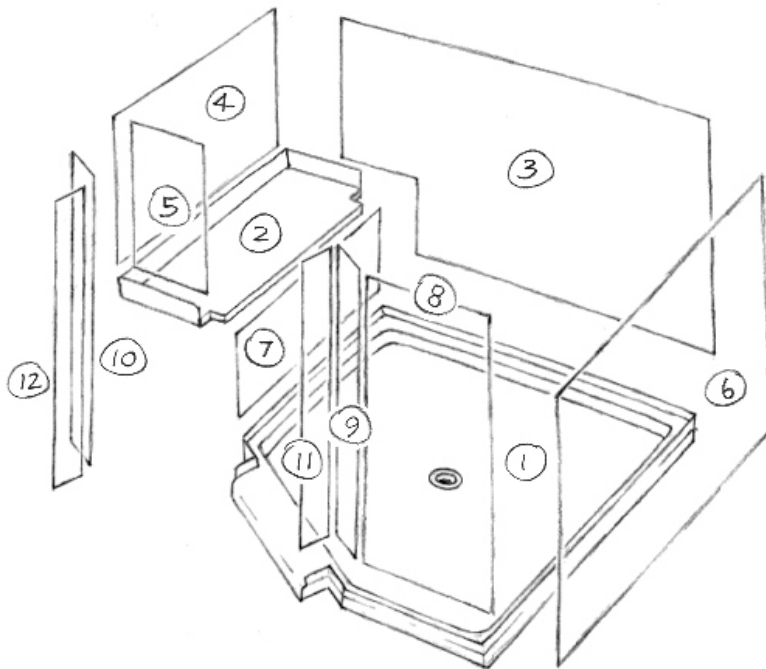

SHOWER DESIGN WORK SHEET

Belvue, KS 66407 * (800) 669-9867 * FAX (800) 393-6699 * www.onyxcollection.com

Neo-Angle Base - Recessed Curb on Diagonal - with Bench Seat on Right Side

Neo-Angle Base - Recessed Curb on Diagonal - with Bench Seat on Left Side

Copy this page, write your dimensions on the copy, and fax to us for a quote.

Always give stud-to-stud measurements for base, framing height of bench seat support structure, and distance to top of wall panels from the floor. We will figure clearances etc.

Circled numbers indicate assembly order.