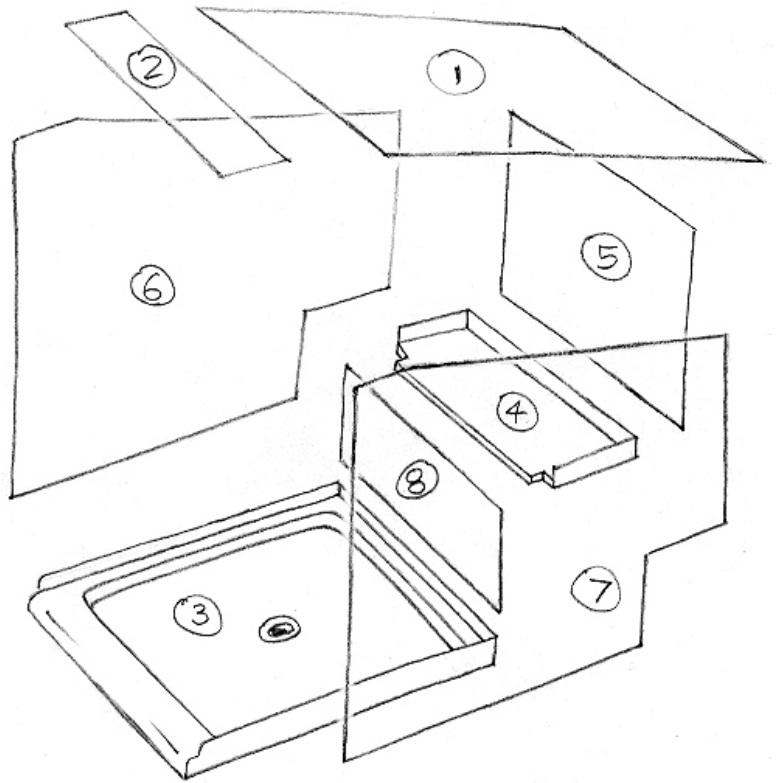

SHOWER DESIGN WORK SHEET

Belvue, KS 66407 * (800) 669-9867 * FAX (800) 393-6699 * www.onyxcollection.com

**Rectangular Attic Shower
- Angled Ceiling Panels -
with Bench Seat on Back Wall
(view from right side)**

**Rectangular Attic Shower
- Angled Ceiling Panels -
with Bench Seat on Back Wall
(view from left side)**

Copy this page, write your dimensions on the copy, and fax to us for a quote.

Always give stud-to-stud measurements for base, framing height of bench seat support structure, and distance to top of wall panels from the floor. We will figure clearances etc.

Circled numbers indicate assembly order.