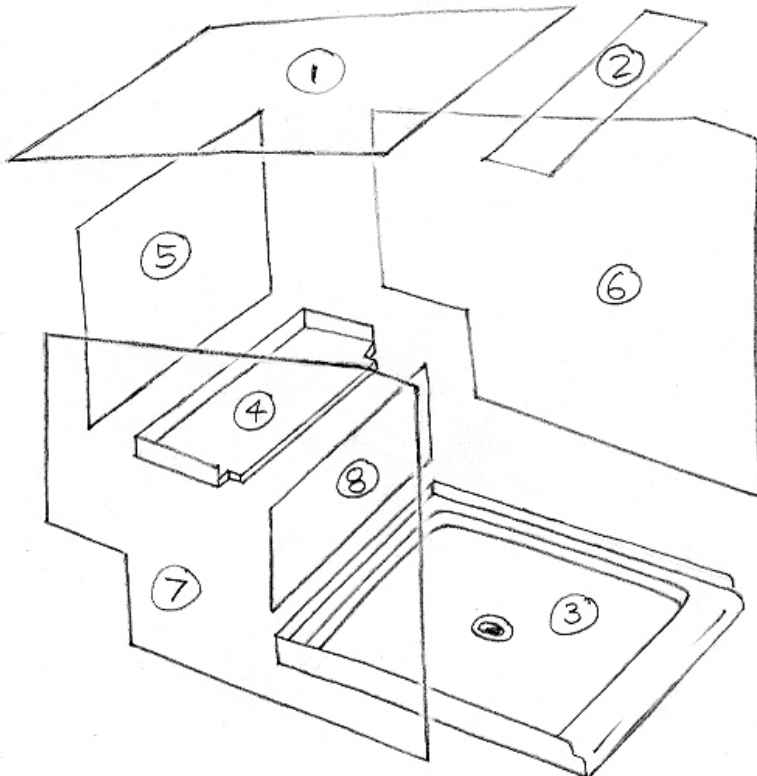

SHOWER DESIGN WORK SHEET

Belvue, KS 66407 * (800) 669-9867 * FAX (800) 393-6699 * www.onyxcollection.com

**Rectangular Attic Shower
- Angled Ceiling Panels -
with Bench Seat on Back Wall
(view from right side)**

**Rectangular Attic Shower
- Angled Ceiling Panels -
with Bench Seat on Back Wall
(view from left side)**

Copy this page, write your dimensions on the copy, and fax to us for a quote.

Always give stud-to-stud measurements for base, framing height of bench seat support structure, and distance to top of wall panels from the floor. We will figure clearances etc.

Circled numbers indicate assembly order.