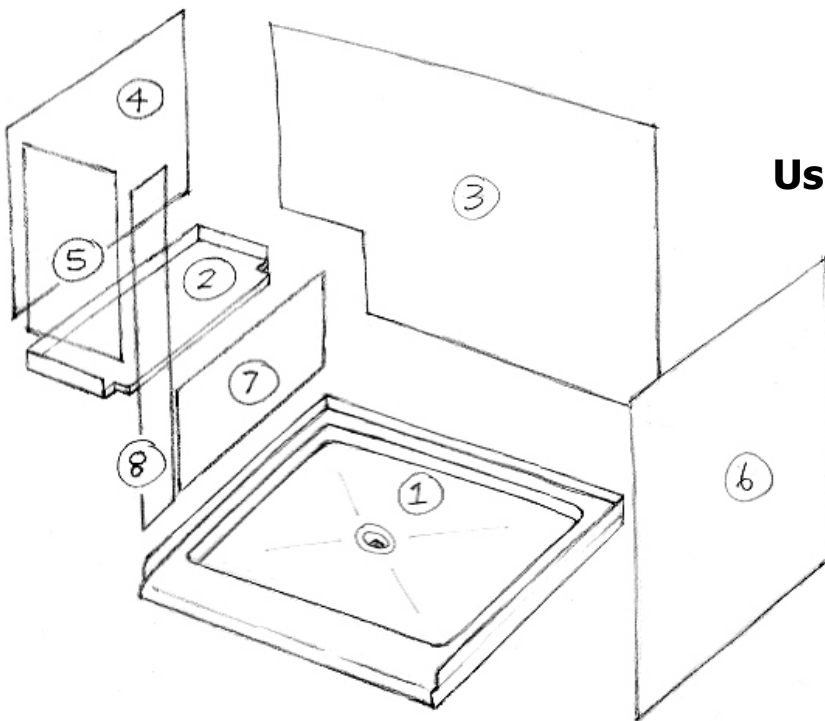

SHOWER DESIGN WORK SHEET

Belvue, KS 66407 * (800) 669-9867 * FAX (800) 393-6699 * www.onyxcollection.com

Rectangular Shower
with Recessed Bench Seat
on Right Side
Using **STANDARD** Style Base

Rectangular Shower
with Recessed Bench Seat
on Left Side
Using **STANDARD** Style Base

Copy this page, write your dimensions on the copy, and fax to us for a quote.
Always give stud-to-stud measurements for base, framing height of bench seat support structure, and distance to top of wall panels from the floor. We will figure clearances etc.
Circled numbers indicate assembly order.