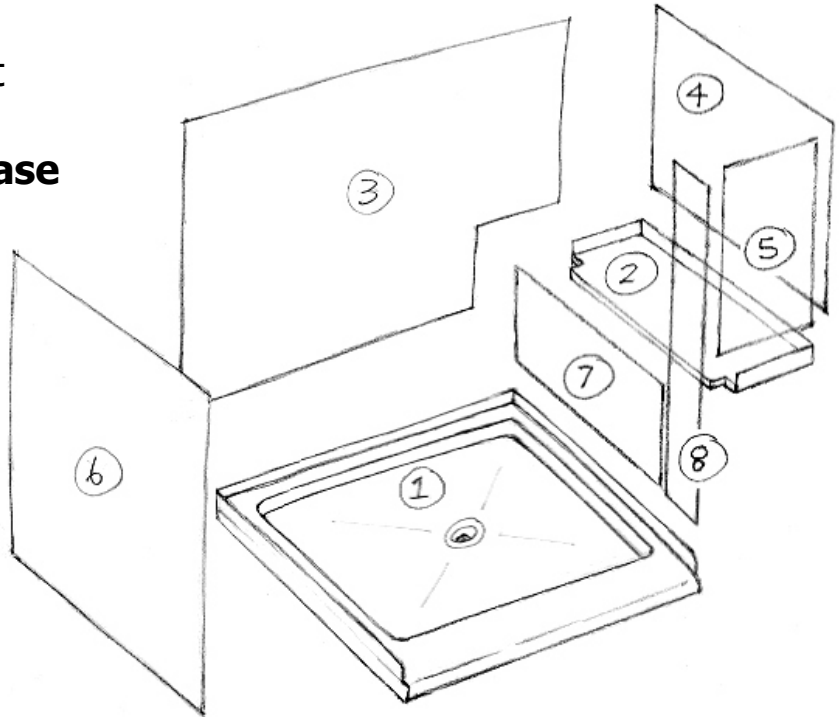

SHOWER DESIGN WORK SHEET

Belvue, KS 66407 * (800) 669-9867 * FAX (800) 393-6699 * www.onyxcollection.com

Rectangular Shower
with Recessed Bench Seat
on Right Side
Using **STANDARD** Style Base

Rectangular Shower
with Recessed Bench Seat
on Left Side
Using **STANDARD** Style Base

Copy this page, write your dimensions on the copy, and fax to us for a quote.
Always give stud-to-stud measurements for base, framing height of bench seat support structure, and distance to top of wall panels from the floor. We will figure clearances etc.
Circled numbers indicate assembly order.