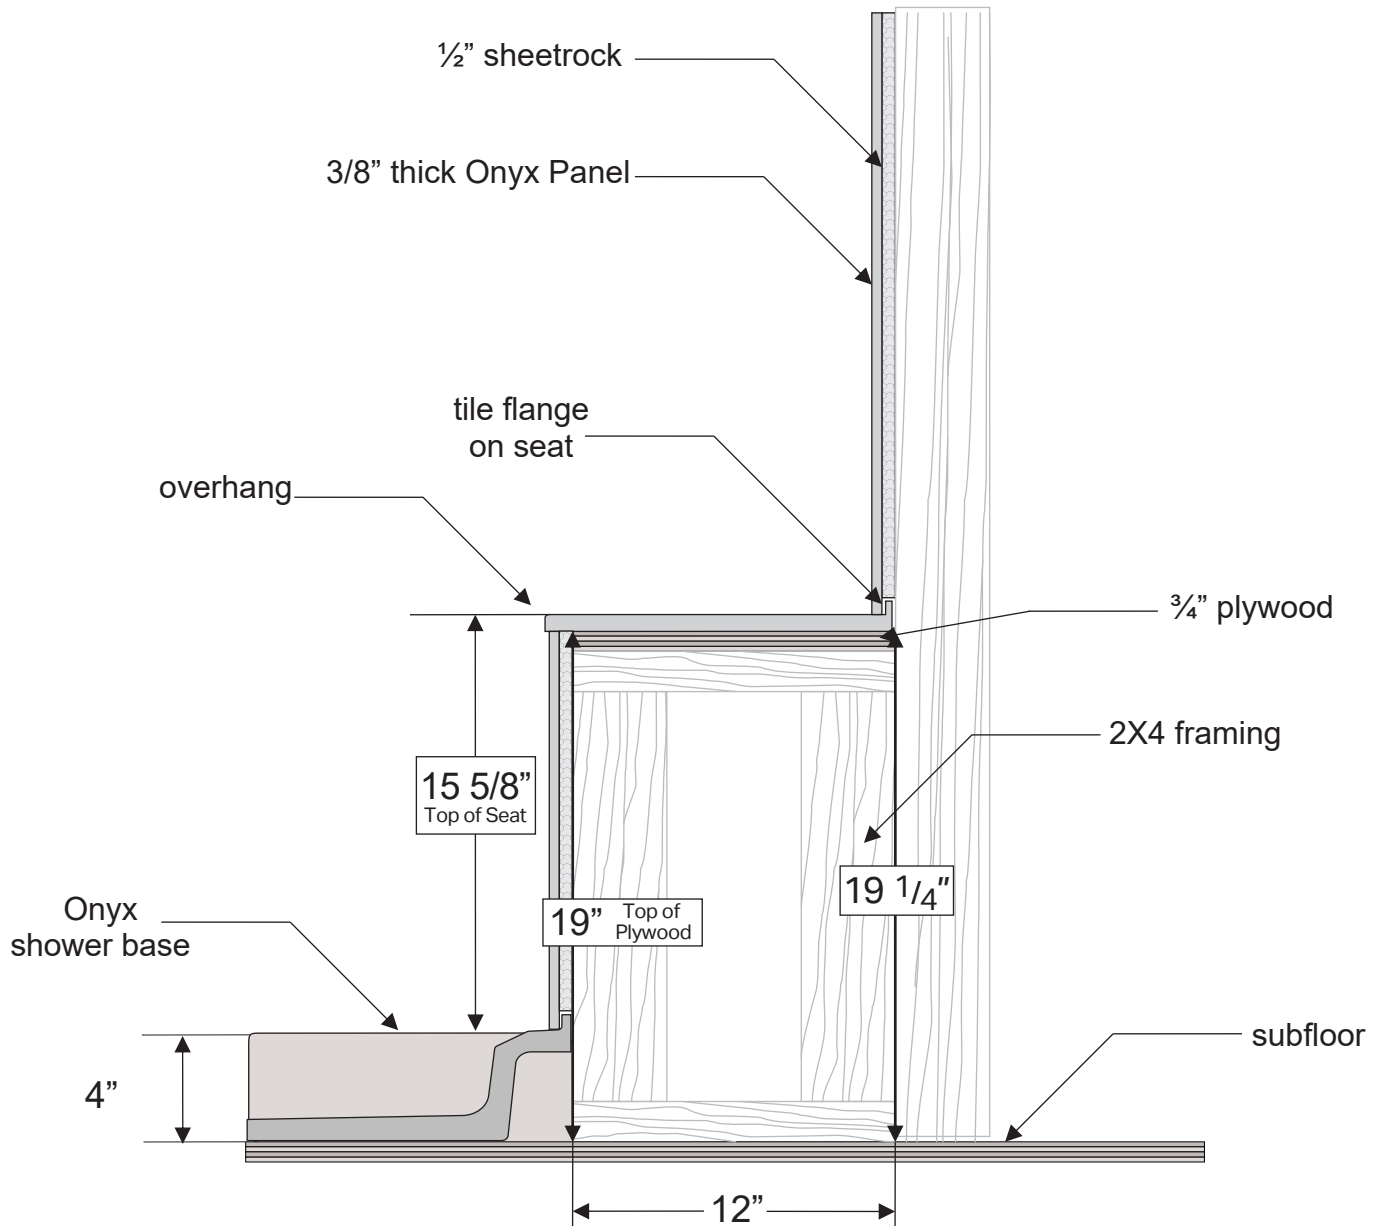

The ONYX Collection - Bench Framing Dimensions

Any Questions Please Call: 1-800-669-9867

FULL HEIGHT - Standard or Custom

The ONYX Collection - Bench Framing Dimensions

Any Questions Please Call: 1-800-669-9867

LOW PROFILE - Standard